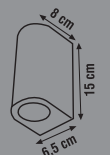

LED WALL FIXTURES

NEW

Item Code	Power(W)	Color (K)	Lumen	Body Material & Body Type	Box Qty
KDA712	3W	3000K	270	Aluminium- Adjustable	50
KDA716	6W	3000K	540	ABS-Adjustable	40
KDA743	6W	3000K	540	ABS-Round	40
KDA744	6W	3000K	540	ABS-Square	40

165-265V **IP40**

LED WALL FIXTURES

NEW

Item Code	Power(W)	Color (K)	Lumen	Body Material & Body Type	Box Qty
KDA750	4W	3000K	360	ABS-Square	50
KDA751	8W	3000K	720	ABS-Round	50
KDA752	6W	3000K	540	ABS-Round	50
KDA753	5W	3000K	450	ABS-Round	50
KDA754	4W	3000K	360	ABS-Round	40

165-265V **IP54**

LED WALL FIXTURE

NEW

Item Code	Power(W)	Color (K)	Lumen	Body Material & Body Type	Box Qty
KDA715(2'li USB'li)	4W	3000K-6500K	360	ABS-Non Flammable	50

165-265V **IP25**

DOUBLE SIDE WALL FIXTURE

NEW

Item Code	Power(W)	Base	Body Color	Body Material	Box Qty
KDA869	2x5W	G9	Black-Rose	Aluminium	50

220-240V **IP20**

DOUBLE SIDE WALL FIXTURE

NEW

Item Code	Power(W)	Base	Body Material	Body Material	Box Qty
KSL099	2x5W	GU10	Black-White-Anthracite	Plastic	40

85-265V **MADE IN TÜRKİYE** **IP54**