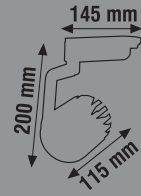

RAIL SPOT FIXTURES

Item Code	Power (W)	Color (K)	Lumen	Body	Box Qty
KTL142	15W	3000K-4000K-6500K	1800	White	30
KTL143	15W	3000K-4000K-6500K	1800	Black	30

KTL139	25W	3000K-4000K-6500K	2700	Black	20
KTL144	30W	3000K-4000K-6500K	2700	White	20

KTL148	35W	3000K-6500K	2700	Black	20
KTL149	35W	3000K-4000K-6500K	2700	White	20

KTL144

ECO RAIL SPOT FIXTURES

Item Code	Power (W)	Color (K)	Lumen	Body	Box Qty
KTL180	30W	3200K-6400K	1800	Black	30
KTL181	30W	3200K-6400K	1800	White	30

DECORATIVE RAIL SPOTS

Item Code	Color	Box Qty	Base
KTL200	White-Chrome	50	GU10
KTL201	White-Rose	50	GU10
KTL202	Black-Chrome	50	GU10
KTL203	Black-Rose	50	GU10

DECORATIVE RAIL SPOTS

Item Code	Color	Box Qty	Base
KDA870	White-Chrome	50	GU10
KDA871	Black-Rose	50	GU10