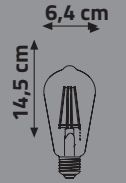

LED RUSTIC BULBS

Item Code	Power (W)	Color (K)	Lumen	Base	Box Qty
KES616	4W	2700K	440	E27	100
KES605	6W	2700K	540	E27	100
KES615	8W	2700K	800	E27	100

GLASS
IC DRIVER
YELLOW COVER
ST64

160-260V