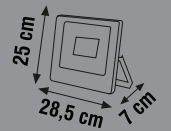

LED FLOOD LIGHT

Item Code	Power (W)	Color	Lumen	Box Qty
KLF614	100W	○ ●	8000	5
KLF614	100W	●	8000	5