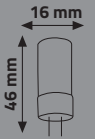

SMD LED G4 BULB

Item Code	Power (W)	Color (K)	Lumen	Base	Box Qty
KES001	3W	3000K-6500K	200	G4	1000

NEW

12V