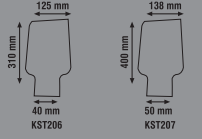

Lens
Isolated Driver

⚡
85-265V

IP65

LED STREET LIGHTS

Item Code	Power (W)	Color (K)	Lumen	Box Qty
KST206	30W	6500K	3000	1
KST207	50W	6500K	5000	1
KST208	100W	6500K	9000	1
KST209	150W	6500K	13500	1

IC Driver 0.9 PF

⚡
110-265V

IP20

LED HIGH BAY FIXTURES

Item Code	Power (W)	Color (K)	Lumen	Box Qty
KST510	100W	6500K	9000	1
KST511	150W	6500K	13000	1
KST512	200W	6500K	18000	1

LED HIGH BAY FIXTURES

⚡
170-260V

Item Code	Power (W)	Color (K)	Lumen	Base	Box Qty
KES141	50W	6500K	10000	E27	5
KES142	70W	6500K	15000	E27	5
KES143	100W	6500K	20000	E27	5