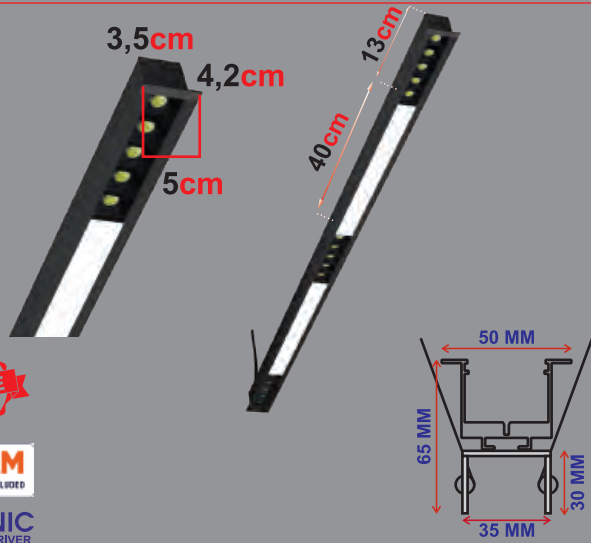

DOWNLIGHT HIGH POWER LINEAR (WITH LENS)

Item Code	Power (W)	Color (K)	Lumen	Box Qty
KSL2051 (66cm)	23W	3000K-4000K-6500K	3000	1
KSL2052 (120cm)	40W	3000K-4000K-6500K	5500	1
KSL2053 (173cm)	60W	3000K-4000K-6500K	8500	1
KSL2054 (225cm)	75W	3000K-4000K-6500K	10500	1
KSL2055 (280cm)	95W	3000K-4000K-6500K	13500	1