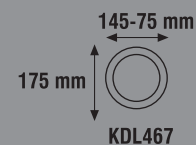

IRON BODY / PLASTIC COVER  
SMD 2835 Led Chip

160-260V

FRAMELESS

ADJUSTABLE

SLIM LED FRAMELESS PANELS

Item Code	Power (W)	Color (K)	Lumen	Box Qty
KDL465	9W	3000K-4000K-6500K	900	20
KDL466	18W	3000K-4000K-6500K	1800	20
KDL467	24W	3000K-4000K-6500K	2400	20
KDL468	36W	3000K-4000K-6500K	3600	20