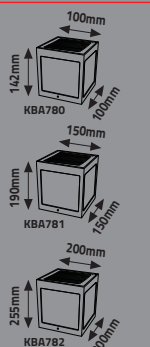

SOLAR LED GARDEN FIXTURES

NEW

Item Code	Power (W)	Body	Description	Box Qty
KBA780	30W	Black	3.2V1200mAh	20
KBA781	60W	Black	3.2V1800mAh	8
KBA782	90W	Black	3.2V3600mAh	8