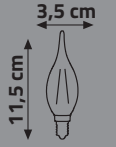

LED TAILED FILAMENT BULBS

Item Code	Power (W)	Color (K)	Lumen	Base	Box Qty
KES498	4W	2700K	470	E14	100
KES498	4W	6500K	500	E27	100

GLASS
IC DRIVER
TRANSPARENT COVER
C35L

160-260V