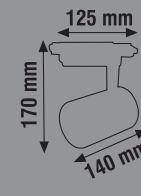

RAIL SPOT FIXTURES

Item Code	Power (W)	Color (K)	Lumen	Body	Box Qty
KTL142	15W	3000K-4000K-6500K	1800	White	30
KTL143	15W	3000K-4000K-6500K	1800	Black	30

KTL139	25W	3000K-4000K-6500K	2700	Black	20
KTL144	30W	3000K-4000K-6500K	2700	White	20

KTL148	35W	3000K-6500K	2700	Black	20
KTL149	35W	3000K-4000K-6500K	2700	White	20

KTL139

ECO RAIL SPOT FIXTURES

Item Code	Power (W)	Color (K)	Lumen	Body	Box Qty
KTL180	30W	3200K-6400K	1800	Black	30
KTL181	30W	3200K-6400K	1800	White	30

DECORATIVE RAIL SPOTS

Item Code	Color	Box Qty	Base
KTL200	White-Chrome	50	GU10
KTL201	White-Rose	50	GU10
KTL202	Black-Chrome	50	GU10
KTL203	Black-Rose	50	GU10

DECORATIVE RAIL SPOTS

Item Code	Color	Box Qty	Base
KDA870	White-Chrome	50	GU10
KDA871	Black-Rose	50	GU10