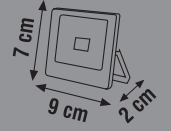

LED FLOOD LIGHT

Item Code	Power (W)	Color	Lumen	Box Qty
KLF610	10W	○ ● ●	900	50
KLF610	10W	● ● ●	900	50