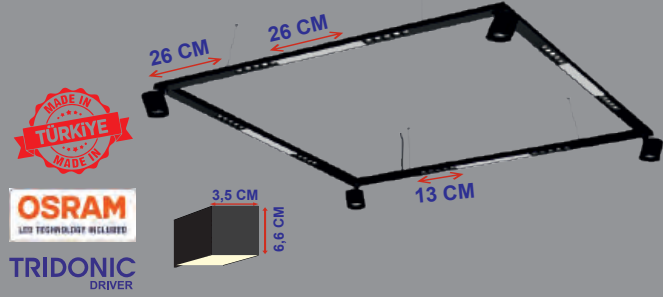

SQUARE COB LINEAR SPOT FIXTURE WITH LENS

Item Code	Power (W)	Color (K)	Lumen	Box Qty
KSL105KS (105x105)	100W	3000K-4000K-6500K	9000	1

Price included hanging sets and accessories.