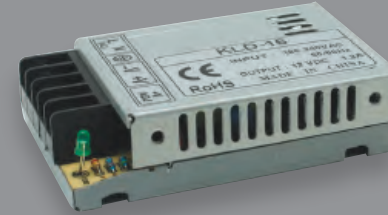

SMART LED STRIP LIGHT

Item Code	Power (W)	Color	Lumen	Box Qty
KCL040	12W	● (RGB)	200	100

180-240V

**15W / 1,2A LED DRIVER**

Item Code	Power (W)	Description	Box Qty
KLD15	15W	1,2A Led Driver	100

**15W / 1,2A LED DRIVER**