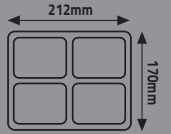

PORTABLE SOLAR LED FLOOD LIGHT

Item Code	Power (W)	Body	Box Qty
KBA754	200W	Yellow	30

3.2V 8000mAh Charging Time: 5 Hours / Working Time : 8-12 Hours / 50.000 Hours Lifespan / With USB