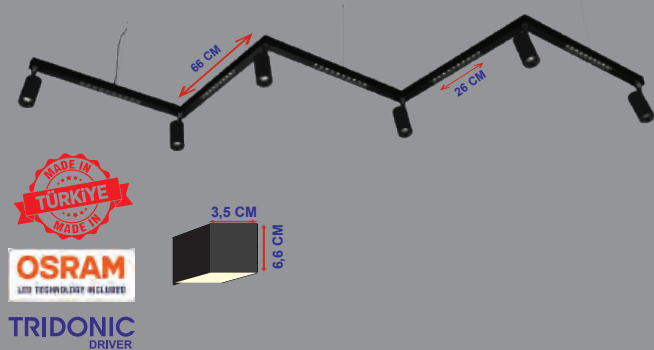

SNAKE LINEAR FIXTURE WITH LENS

Item Code	Power (W)	Color (K)	Lumen	Box Qty
KSL-SNAG3(50x240)	95W	3000K-4000K-6500K	8550	1

Price included hanging sets and accessories.