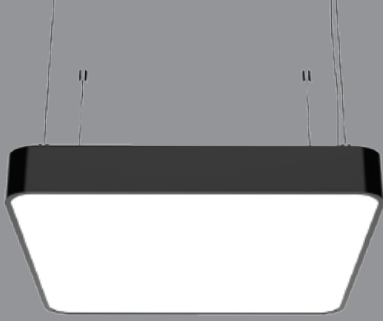

Price included hanging sets and accessories.  
Profil Sizes : 100mm