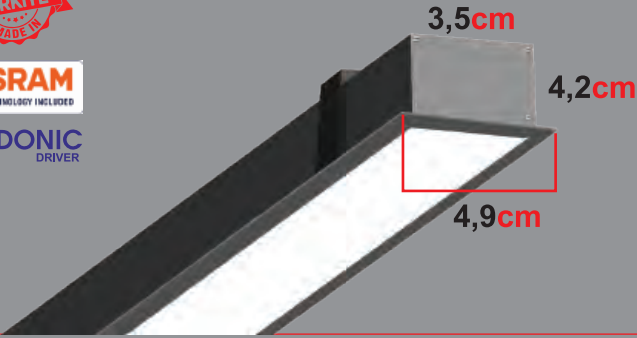

DOWNLIGHT LINEAR FIXTURES

Item Code	Power (W)	Color (K)	Lumen	Box Qty
KSL1809 (60cm)	19W	3000K-4000K-6500K	2500	1
KSL1801 (80cm)	25W	3000K-4000K-6500K	3600	1
KSL1802 (100cm)	32W	3000K-4000K-6500K	4500	1
KSL1803 (120cm)	38W	3000K-4000K-6500K	5400	1
KSL1804 (150cm)	48W	3000K-4000K-6500K	6750	1
KSL1805 (180cm)	57W	3000K-4000K-6500K	8100	1
KSL1806 (200cm)	64W	3000K-4000K-6500K	9000	1
KSL1807 (250cm)	80W	3000K-4000K-6500K	11250	1
KSL1808 (300cm)	96W	3000K-4000K-6500K	13500	1

PROFILE SIZES: 68mm / 50mm / 57mm