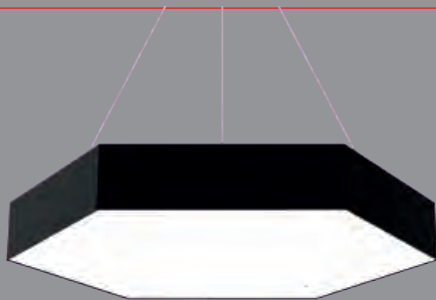

Price included hanging sets and accessories.
Profil Sizes : 80mm / 80mm

HEXAGON DRUM LINEAR FIXTURES

Item Code	Power (W)	Color (K)	Lumen	Box Qty
KSL2731 (60cm)	45W	3000K-4000K-6500K	6000	1
KSL2732 (90cm)	110W	3000K-4000K-6500K	15000	1
KSL2733 (120cm)	200W	3000K-4000K-6500K	28000	1