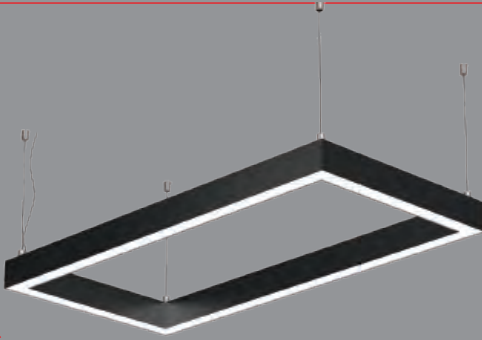

Price included hanging sets and accessories.
Profil Sizes : 50mm / 80mm

RECTANGULAR LINEAR PENDANT FIXTURES

Item Code	Power (W)	Color (K)	Lumen	Box Qty
KSL2315 (30x120)	95W	3000K-4000K-6500K	13500	1
KSL2316 (60x120)	115W	3000K-4000K-6500K	16000	1
KSL2319 (80x160)	155W	3000K-4000K-6500K	21500	1
KSL2321 (100x200)	195W	3000K-4000K-6500K	27000	1