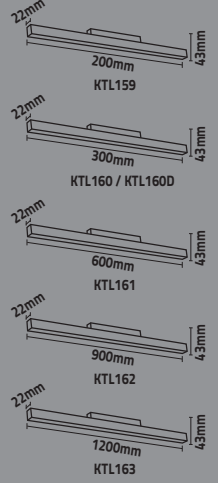

MAGNET FIXTURE WITH DIFFUSER

Item Code	Power (W)	Color (K)	Lumen	Box Qty
KTL159	10W	3000K-4000K-6500K	500	50
KTL160	12W	3000K-4000K-6500K	600	50
KTL160D	12W	3000K-4000K	600	50
KTL161	24W	3000K-4000K-6500K	1200	50
KTL162	36W	3000K-4000K-6500K	1800	25
KTL163	48W	3000K-4000K-6500K	2400	25