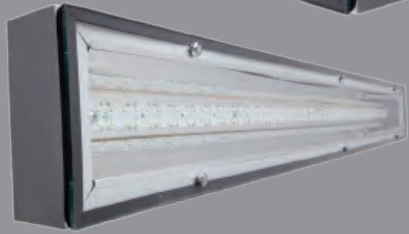

SLIM T5 FIXTURES

Item Code	Power (W)	Color (K)	Lumen	Box Qty
KFL151	18W (60cm)	3000K-4000K-6500K	1530	30
KFL152	36W (120cm)	3000K-4000K-6500K	3060	30