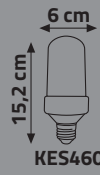

LED FLAME BULB

Item Code	Power (W)	Color (K)	Lumen	Base	Box Qty
KES460	5W	1700K	300	E27	100