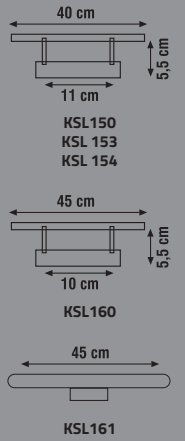

LED MIRROR FIXTURES

Item Code	Power (W)	Color (K)	Lumen	Body	Box Qty
KSL150	5W	4200K	400	Chrome	20
KSL153	5W	4200K	400	Gold	20
KSL154	5W	4200K	400	Black	20
KSL160	6W	4200K	400	White	20
KSL161	12W	6000K	900	White	20