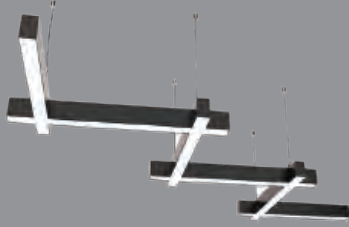

Price included hanging sets and accessories.
Profil Sizes : 50mm / 80mm

SNAKE LINEAR FIXTURE

Item Code	Power (W)	Color (K)	Lumen	Box Qty
KSL2422 (40x230)	120W	3000K-4000K-6500K	16000	1