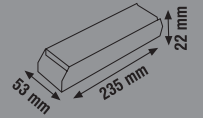

180-260V **ULTRA SLIM** IP20 DC 12V/50-60Hz

KLD004

ECO ULTRA SLIM LED DRIVERS

Item Code	Power (W)	Amper	Description	Box Qty
KLD001	60W	5A	Led Driver	60
KLD002	100W	8,5A	Led Driver	40
KLD004	150W	12,5A	Led Driver	40
KLD005	200W	16,5A	Led Driver	40
NEW KLD011	250W	21A	Led Driver	40
KLD006	300W	25A	Led Driver	40
KLD007	400W	33A	Led Driver	40

24V IP20 LED DRIVERS

Item Code	Power (W)	Description	Box Qty
KLD008	120W	5A Led Driver	30
KLD009	240W	10A Led Driver	30
KLD010	360W	15A Led Driver	30

180-260V **24V** IP20 DC 12V/50-60Hz

ULTRA SLIM DRIVERS

17.5 mm
KLD24 : 135 mm
KLD35 : 175 mm
KLD60 : 255 mm

Item Code	Power (W)	Description	Box Qty
KLD24	24W	2A Ultra Slim Driver	100
KLD35	36W	3A Ultra Slim Driver	100
KLD60	60W	5A Ultra Slim Driver	100

220-240V IP20 DC 12V/50-60Hz