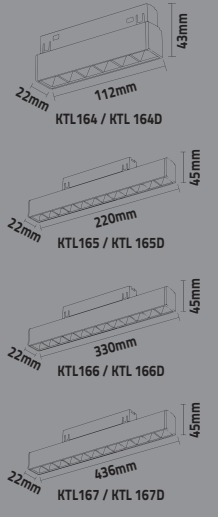

MAGNET FIXTURE WITH LENS

Item Code	Power (W)	Color (K)	Lumen	Box Qty
KTL164	6W	3000K-4000K-6500K	300	100
KTL165	12W	3000K-4000K-6500K	600	50
KTL166	18W	3000K-4000K-6500K	900	50
KTL167	24W	3000K-4000K-6500K	1200	50
KTL164D	6W	3000K-4000K	300	100
KTL165D	12W	3000K-4000K	600	50
KTL166D	18W	3000K-4000K	900	50
KTL167D	24W	3000K-4000K	1200	50