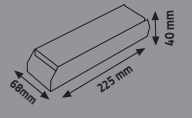

180-260V **ULTRA SLIM** IP20 DC 12V/50-60Hz

ECO ULTRA SLIM LED DRIVERS

Item Code	Power (W)	Amper	Description	Box Qty
KLD001	60W	5A	Led Driver	60
KLD002	100W	8,5A	Led Driver	40
KLD004	150W	12,5A	Led Driver	40
KLD005	200W	16,5A	Led Driver	40
NEW KLD011	250W	21A	Led Driver	40
KLD006	300W	25A	Led Driver	40
KLD007	400W	33A	Led Driver	40

24V IP20 LED DRIVERS

Item Code	Power (W)	Description	Box Qty
KLD008	120W	5A Led Driver	30
KLD009	240W	10A Led Driver	30
KLD010	360W	15A Led Driver	30

180-260V **24V** IP20 DC 12V/50-60Hz

KLD009

ULTRA SLIM DRIVERS

17.5 mm
KLD24 : 135 mm
KLD35 : 175 mm
KLD60 : 255 mm

Item Code	Power (W)	Description	Box Qty
KLD24	24W	2A Ultra Slim Driver	100
KLD35	36W	3A Ultra Slim Driver	100
KLD60	60W	5A Ultra Slim Driver	100

220-240V IP20 DC 12V/50-60Hz