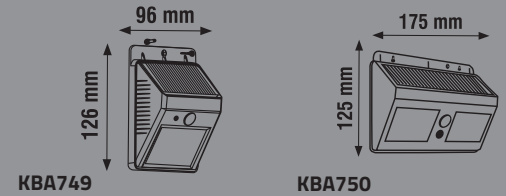

SOLAR GARDEN FIXTURE

Item Code	Power (W)	Color (K)	Lumen	Box Qty
KBA751	30W	6500K	200	9

IP65
Charging Time: 6-7 Hours
Working Time: 12-13 Hours
3000K - 6500K

SOLAR WALL LIGHT WITH SENSOR

Item Code	Power (W)	Color (K)	Lumen	Box Qty
KBA749	15W	6500K	80	100
KBA750	30W	6500K	160	20

IP65
With Fotocell Sensor
Charging Time: 4-6 Hours
Working Time: 8-10 Hours

KBA785

SOLAR WALL LIGHT

Item Code	Power (W)	Body	Color (K)	Box Qty
KBA785	30W	Black	4000K-6500K	20
KBA786	20W	Black	4000K-6500K	30

IP65
Charging Time: 5 Hours
Working Time: 8-10 Hours

SOLAR LED FLOOD LIGHT

HIGH LUMEN

NEW

Item Code	Power (W)	Body	Description	Box Qty
KST303	30W	Black	3.2V4000mAh	44
KST304	50W	Black	3.2V5000mAh	20
KST305	100W	Black	3.2V8000mAh	20
KST306	150W	Black	3.2V10000mAh	10
KST301	200W	Black	3.2V12000mAh	10
KST302	300W	Black	3.2V15000mAh	5