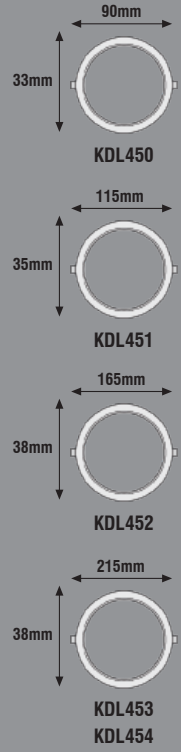

PLASTIC DOWNLIGHT BODY
SMD 2835 Led Chip
PS LGP 3 mm

160-260V