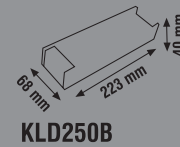

Item Code	Power (W)	Description	Box Qty
KLD250B	250W	21A Led Driver	30
KLD360B	360W	30A Led Driver	30
KLD500	500W	41,7A Led Driver	30

180-265V

IP20 DC 12V/50-60Hz
Over Voltage Protection