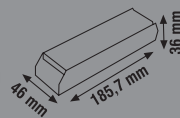

IP20 DC 12V/50-60Hz
Over Voltage Protection

150W / 12,5A LED DRIVER

Item Code	Power (W)	Description	Box Qty
KLD150B	150W	12,5A Led Driver	30

180-260V

SLIM TYPE