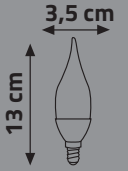

Aluminium / Heat Isolation / Cooling System

170-240V

LED TAILED BULBS

NEW

Item Code	Power (W)	Color (K)	Lumen	Base	Box Qty
KES206	5W	3000K-4000K-6500K	450	E14	100
KES210	7W	3000K-4000K-6500K	700	E14	100

Aluminium / Heat Isolation / Cooling System