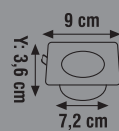

ABS PLASTIC

SLIM

PLASTIC LED SPOT

Item Code	Power (W)	Color (K)	Lumen	Body	Box Qty
KDL106	5W	3000K-4000K-6500K	450	Square	40