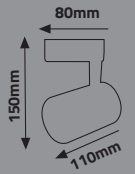

Item Code	Power (W)	Color (K)	Lumen	Body	Box Qty
KTL180	30W	3200K-6400K	1800	Black	30
KTL181	30W	3200K-6400K	1800	White	30