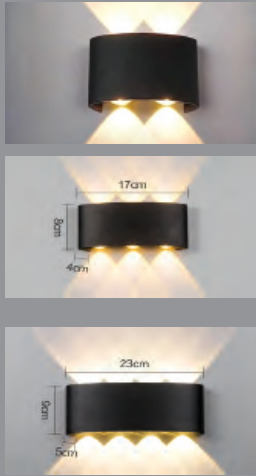

LED WALL FIXTURES

Item Code	Power (W)	Color (K)	Lumen	Body Material	Box Qty
KDA730	2x4W	3000K-6500K	480	ABS	50
KDA710	2x6W	3000K-6500K	720	ABS	50
KDA731	2x8W	3000K-6500K	960	ABS	50

NEW

165-265V

IP54

LED WALL FIXTURES

Item Code	Power (W)	Color (K)	Lumen	Body Color	Box Qty
KDA740	4W	3000K	360	Black -Gold	50
KDA741	6W	3000K	540	Black-Gold	50

NEW

165-265V

IP54

SMD2835 / ABS

LED WALL FIXTURES

Item Code	Power (W)	Color (K)	Lumen	Body Material	Box Qty
KDA735	5W	3000K	450	ABS	50
KDA713	12W	3000K	1080	ABS	40
KDA736	5W	3000K	450	ABS	50
KDA714	12W	3000K	1080	ABS	40

NEW

NEW

165-265V

IP54

LED WALL FIXTURES

Item Code	Power (W)	Color (K)	Lumen	Body Material	Box Qty
KDA733	10W	3000K	900	ABS	40
KDA734	10W	3000K	900	ABS	40

NEW

165-265V

IP54