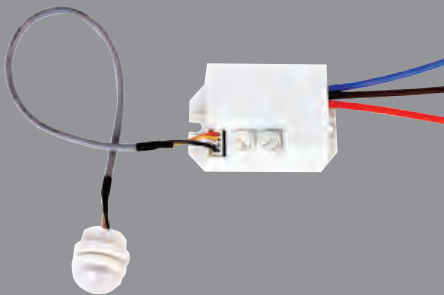

360° MINI MOVEMENT SENSOR

Item Code	Description	Box Qty
KSA183	360°Mini Movement Sensor	100

⚡
220-240V