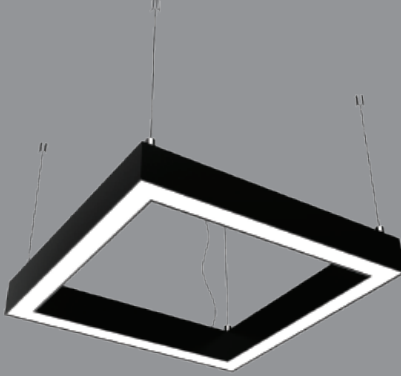

Price included hanging sets and accessories.
Profil Sizes : 50mm / 80mm

SQUARE LINEAR PENDANT FIXTURES

Item Code	Power (W)	Color (K)	Lumen	Box Qty
KSL2301 (40x40)	50W	3000K-4000K-6500K	7000	1
KSL2303 (60x60)	75W	3000K-4000K-6500K	10500	1
KSL2306 (90x90)	115W	3000K-4000K-6500K	16000	1
KSL2309 (120x120)	155W	3000K-4000K-6500K	21500	1