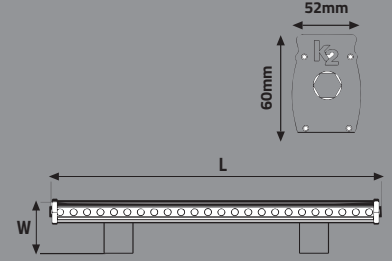

Items are producing depend on special dimensions and quantities.