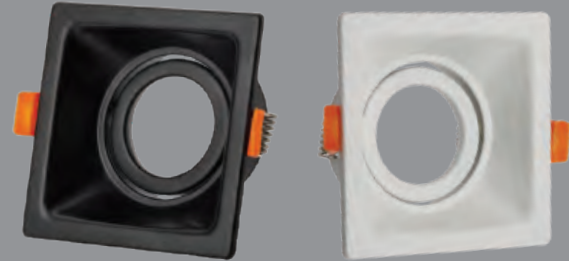

ALUMINIUM EMPTY SPOT

Item Code	Base	Body	Box Qty
KDA859	GU 5.3 -GU10	Black	100
KDA860	GU 5.3 -GU10	White	100