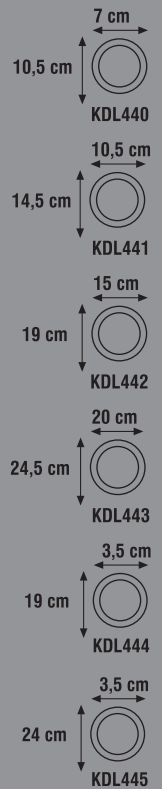

160-260V

ALUMINIUM BLACK BODY
SMD 2835 Led Chip
PS LGP 3 mm

BLACK BODY ROUND SURFACE LED PANELS

Item Code	Power (W)	Color (K)	Lumen	Box Qty
KDL420B	6W	3000K-4000K-6500K	510	50
KDL421B	12W	3000K-4000K-6500K	1020	20
KDL422B	18W	3000K-4000K-6500K	1440	20
KDL423B	24W	3000K-4000K-6500K	1920	20

160-260V

ALUMINIUM BLACK BODY
SMD 2835 Led Chip
PS LGP 3 mm

BLACK BODY SQUARE SURFACE LED PANELS

Item Code	Power (W)	Color (K)	Lumen	Box Qty
KDL430B	6W	3000K-4000K-6500K	510	50
KDL431B	12W	3000K-4000K-6500K	1020	20
KDL432B	18W	3000K-4000K-6500K	1440	20
KDL433B	24W	3000K-4000K-6500K	1920	20

SMD 2835 Led Chip
PS LGP 3 mm

160-260V

DOWNLIGHT

BLUE IN NIGHT MODE

SURFACE

BLUE IN NIGHT MODE

DOUBLE COLOR LED PANELS (3 FUNCTION)

Item Code	Body Type	Power (W)	Color (K)	Lumen	Box Qty
KDL440	Downlight	4W+3W	3000K-6500K	580	50
KDL441	Downlight	6W+4W	3000K-6500K	850	30
KDL442	Downlight	12W+6W	3000K-6500K	1300	20
KDL443	Downlight	20W+6W	3000K-6500K	2020	20
KDL444	Surface	12W+4W	3000K-6500K	1800	20
KDL445	Surface	18W+6W	3000K-6500K	2200	20