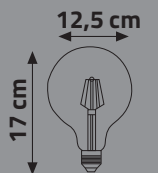

LED RUSTIC BULB

Item Code	Power (W)	Color (K)	Lumen	Base	Box Qty
KES634	8W	2700K	800	E27	50