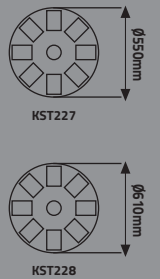

SOLAR LED STREET LIGHTS

NEW

Item Code	Power (W)	Body	Description	Box Qty
KST227	200W	Black	3.2V15000mAh	1
KST228	300W	Black	3.2V20000mAh	1