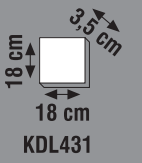

SQUARE SURFACE LED PANELS

Item Code	Power (W)	Color (K)	Lumen	Box Qty
KDL430	6W	3000K-4000K-6500K	510	50
KDL431	12W	3000K-4000K-6500K	1020	20
KDL432	18W	3000K-4000K-6500K	1440	20
KDL433	24W	3000K-4000K-6500K	1920	20