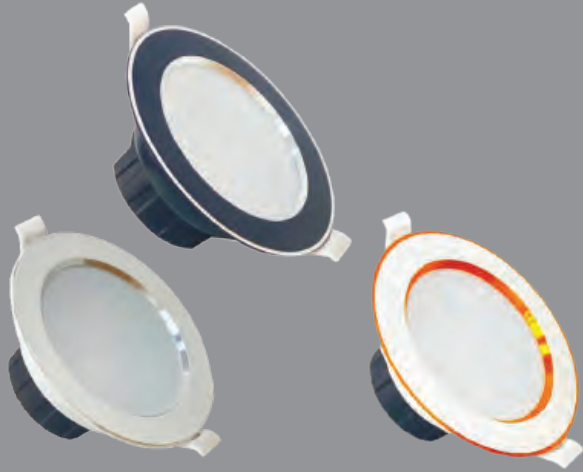

- Copper & PC Plastic
- DC48V

LED SPOT FIXTURES

Item Code	Power (W)	Color (K)	Lumen	Body	Box Qty
KDL113	5W	3000K-4000K-6500K	350	Black-Silver	20
KDL110	5W	3 FUNCTION	350	Black-Silver	20
KDL112	5W	3000K-4000K-6500K	350	White-Silver	20
KDL109	5W	3 FUNCTION	350	White-Silver	20
KDL114	5W	3000K-4000K-6500K	350	White-Gold	20
KDL111	5W	3 FUNCTION	350	White-Gold	20