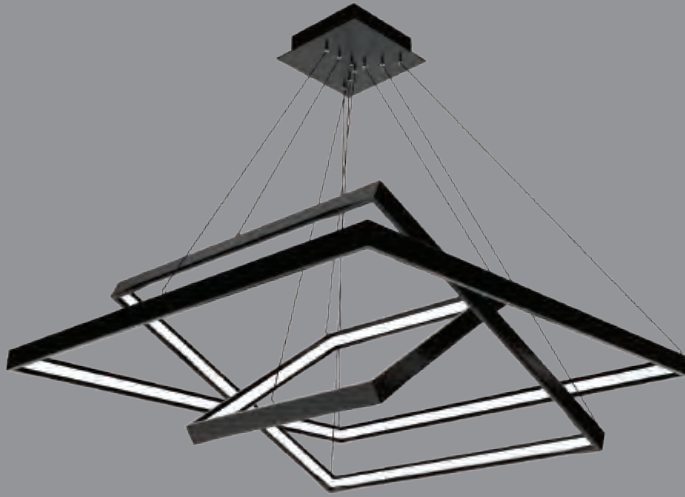

SQUARE SATURN LINEAR FIXTURES

Item Code	Power (W)	Color (K)	Box Qty
KSL2820 (30x50x70)	120W	3000K-4000K-6500K	1
KSL2821 (40x60x80)	145W	3000K-4000K-6500K	1
KSL2822 (50x70x90)	170W	3000K-4000K-6500K	1
KSL2823 (60x80x100)	195W	3000K-4000K-6500K	1
KSL2824 (70x90x110)	215W	3000K-4000K-6500K	1
KSL2825 (80x100x120)	240W	3000K-4000K-6500K	1

Profil Sizes : 10mm / 35mm