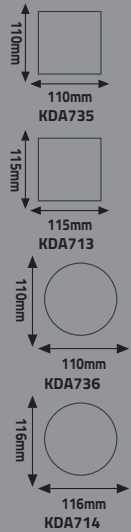

LED WALL FIXTURES

Item Code	Power (W)	Color (K)	Lumen	Body Material	Box Qty
KDA730	2x4W	3000K-6500K	480	ABS	50
KDA710	2x6W	3000K-6500K	720	ABS	50
KDA731	2x8W	3000K-6500K	960	ABS	50

NEW

165-265V

IP54

LED WALL FIXTURES

Item Code	Power (W)	Color (K)	Lumen	Body Color	Box Qty
KDA740	4W	3000K	360	Black -Gold	50
KDA741	6W	3000K	540	Black-Gold	50

NEW

165-265V

IP54

SMD2835 / ABS

LED WALL FIXTURES

Item Code	Power (W)	Color (K)	Lumen	Body Material	Box Qty
KDA735	5W	3000K	450	ABS	50
KDA713	12W	3000K	1080	ABS	40
KDA736	5W	3000K	450	ABS	50
KDA714	12W	3000K	1080	ABS	40

NEW

NEW

165-265V

IP54

LED WALL FIXTURES

Item Code	Power (W)	Color (K)	Lumen	Body Material	Box Qty
KDA733	10W	3000K	900	ABS	40
KDA734	10W	3000K	900	ABS	40

NEW

165-265V

IP54