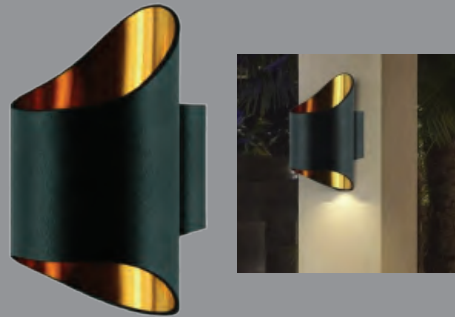

165-265V **IP54**

LED WALL FIXTURE

NEW

Item Code	Power(W)	Color (K)	Lumen	Body Material & Body Type	Box Qty
KDA715(2'li USB'li)	4W	3000K-6500K	360	ABS-Non Flammable	50

165-265V **IP25**

DOUBLE SIDE WALL FIXTURE