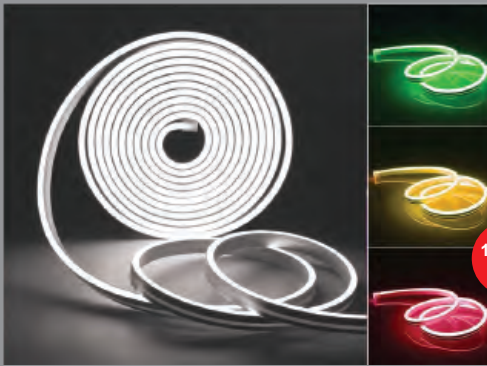

1ROLL /5mt.

12V NEON LED STRIP

NEW

Item Code	Power (W)	Lumen	Color	Lumen	Box Qty
KCL013	10W	24Lm/Chip	○ ● ● ● ● ●	2200 / 1mt	20
KCL013	10W	24Lm/Chip	RGB □	2200 / 1mt	20

NEON LED STRIP, 120 LED / MT
12V, NEON LED 2835

IP65