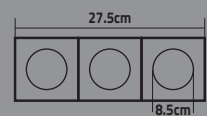

SQUARE ALUMINIUM SPOTS (TRIPLE)

Item Code	Base	Body	Box Qty
KDA850	GU 5.3 -GU10	Black	20
KDA851	GU 5.3 -GU10	White	20
KDA852	GU 5.3 -GU10	White-Black	20
KDA853	GU 5.3 -GU10	Satin-Black	20