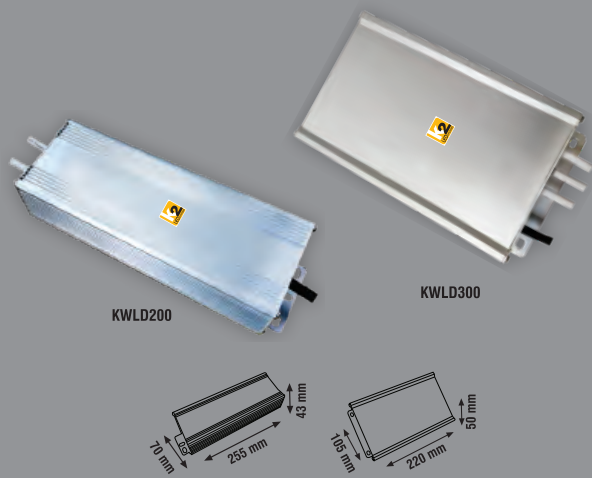

IP67 LED DRIVERS

Item Code	Power (W)	Description	Box Qty
KWLD35	35W	2,5A	50
KWLD60	60W	5A	40

180-260V **IP67** IP20 DC 12V/50-60Hz
Over Voltage Protection

IP67 LED DRIVERS

Item Code	Power (W)	Description	Box Qty
KWLD120	120W	8,3A	20
KWLD150	150W	12,5A	20

180-260V **IP67** IP20 DC 12V/50-60Hz
Over Voltage Protection

IP67 LED DRIVERS

Item Code	Power (W)	Description	Box Qty
KWLD200	200W	16,7A	10
KWLD300	300W	25A	10

180-260V **IP67** IP20 DC 12V/50-60Hz
Over Voltage Protection

PLUG ADAPTER

Item Code	Power (W)	Description	Box Qty
KLD020	12W	1A	100
KLD021	24W	2A	100
KLD022	60W	5A	100