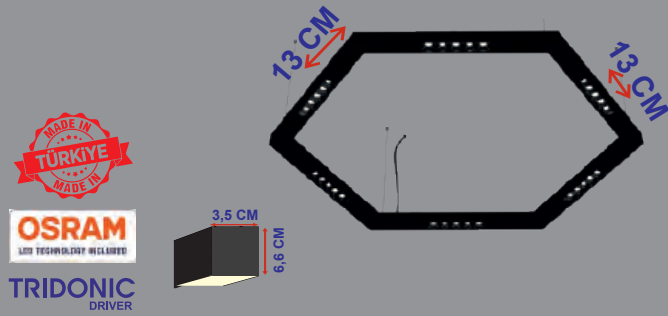

HEXAGON LINEAR FIXTURE WITH LENS

Item Code	Power (W)	Color (K)	Lumen	Box Qty
KSL65SF (Ø80)	30W	3000K-4000K-6500K	2700	1

Price included hanging sets and accessories.