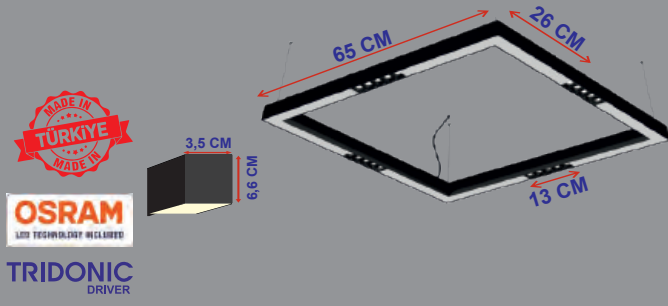

SQUARE LINEAR FIXTURE WITH LENS

Item Code	Power (W)	Color (K)	Lumen	Box Qty
KSL65K(65x65)	85W	3000K-4000K-6500K	7650	1

Price included hanging sets and accessories.