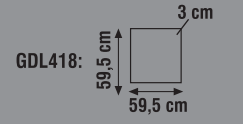

175-265V

60x60
DOWNLIGHT
LED PANEL

SMD 2835 Lens

SLIM BACKLIGHT PANELS

Item Code	Power (W)	Color (K)	Lumen	Box Qty
GDL418	40W	3000K-4000K-6500K	3600	6
GDL419	48W	3000K-4000K-6500K	4200	6

175-265V

60x60
DOWNLIGHT
LED PANEL

SMD 2835 Lens