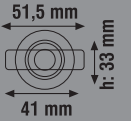

Item Code	Power (W)	Color (K)	Lumen	Body	Box Qty
KSL240	5W	3000K-6500K	450	White	50

170-240V

**POWER LED STAR SPOT**

Item Code	Power (W)	Color (K)	Lumen	Body	Box Qty
KLS518	1W	○ ● ● ● ●	120	White	200

170-240V