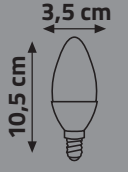

Aluminium / Heat Isolation / Cooling System

170-240V