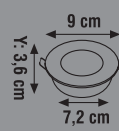

**PLASTIC LED SPOT**

Item Code	Power (W)	Color (K)	Lumen	Body	Box Qty
KLS923	6W	3000K-4000K-6500K	600	Round	100

**PLASTIC LED SPOT**

Item Code	Power (W)	Color (K)	Lumen	Body	Box Qty
KLS923B	6W	3000K-4000K-6500K	600	Round	100