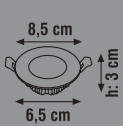

DRIVER ALUMINIUM COOLING

COB LED SPOT FIXTURE

Item Code	Power (W)	Color (K)	Lumen	Body	Box Qty
KSL240	5W	3000K-6500K	450	White	50