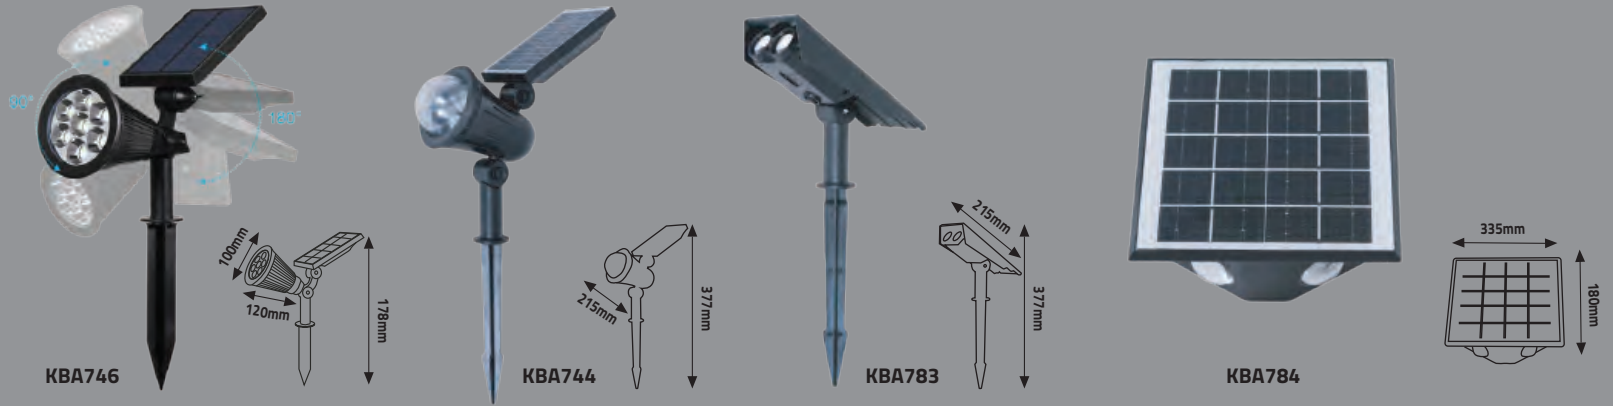

**SOLAR GARDEN FIXTURES**

NEW

Item Code	Power (W)	Description	Lumen	Box Qty
KBA746	7W	Solar Garden Fixture	560	50
KBA744	10W	Solar Garden Fixture	800	50
KBA783	10W	Solar Garden Fixture	800	50
KBA784	10W	Solar Wall Fixture	800	50
KBA748	12W	4 pcs Solar Garde Fixtures	960	20