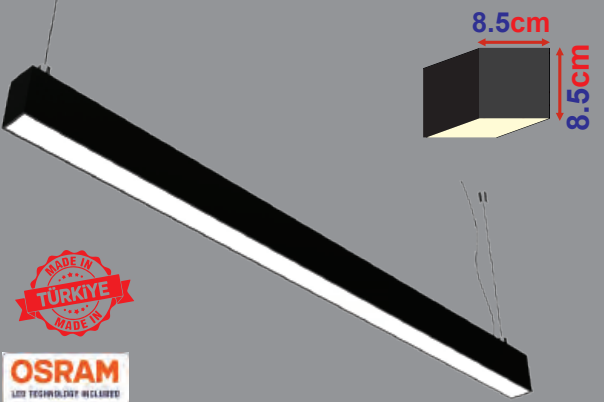

Price does not includes hanging sets and accessories.

SURFACE LINEAR FIXTURE

Item Code	Power (W)	Color (K)	Lumen	Box Qty
KSL1901 (60cm)	18W	3000K-4000K-6500K	2300	1
KSL1902 (80cm)	24W	3000K-4000K-6500K	3200	1
KSL1903 (100cm)	30W	3000K-4000K-6500K	4000	1
KSL1904 (120cm)	36W	3000K-4000K-6500K	4750	1
KSL1905 (150cm)	45W	3000K-4000K-6500K	6000	1
KSL1906 (180cm)	54W	3000K-4000K-6500K	7000	1
KSL1907 (200cm)	60W	3000K-4000K-6500K	8000	1
KSL1908 (250cm)	75W	3000K-4000K-6500K	10000	1
KSL1909 (300cm)	90W	3000K-4000K-6500K	11500	1
KSL1937 (200cm)	-	2 pcs Hanging Set	-	1

HIGH LUMEN

Price does not includes hanging sets and accessories

SURFACE LINEAR FIXTURE

Item Code	Power (W)	Color (K)	Lumen	Box Qty
KSL1910 (60cm)	18W	3000K-4000K-6500K	2300	1
KSL1911 (80cm)	24W	3000K-4000K-6500K	3200	1
KSL1912 (100cm)	30W	3000K-4000K-6500K	4000	1
KSL1913 (120cm)	36W	3000K-4000K-6500K	4750	1
KSL1914 (150cm)	45W	3000K-4000K-6500K	6000	1
KSL1915 (180cm)	54W	3000K-4000K-6500K	7000	1
KSL1916 (200cm)	60W	3000K-4000K-6500K	8000	1
KSL1917 (250cm)	75W	3000K-4000K-6500K	10000	1
KSL1918 (300cm)	90W	3000K-4000K-6500K	11500	1
KSL1937 (200cm)	-	2 pcs Hanging Set	-	1

Price does not includes hanging sets and accessories

SURFACE LINEAR FIXTURE

Item Code	Power (W)	Color (K)	Lumen	Box Qty
KSL1919 (60cm)	25W	3000K-4000K-6500K	3000	1
KSL1920 (80cm)	33W	3000K-4000K-6500K	4500	1
KSL1921 (100cm)	42W	3000K-4000K-6500K	5500	1
KSL1922 (120cm)	50W	3000K-4000K-6500K	6750	1
KSL1923 (150cm)	63W	3000K-4000K-6500K	8500	1
KSL1924 (180cm)	75W	3000K-4000K-6500K	10000	1
KSL1925 (200cm)	85W	3000K-4000K-6500K	11500	1
KSL1926 (250cm)	105W	3000K-4000K-6500K	14000	1
KSL1927 (300cm)	125W	3000K-4000K-6500K	17000	1
KSL1937 (200cm)	-	2 pcs Hanging Set	-	1