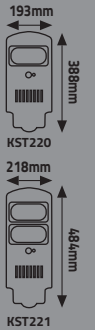

SOLAR LED STREET LIGHT

NEW

Item Code	Power (W)	Body	Description	Box Qty
KST220	50W	Black	3.2V4000mAh	10
KST221	100W	Black	3.2V5000mAh	10