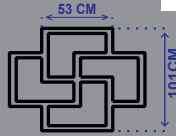

MAZE LINEAR FIXTURE

Item Code	Power (W)	Color (K)	Lumen	Box Qty
KSL2424	185W	3000K-4000K-6500K	25000	1