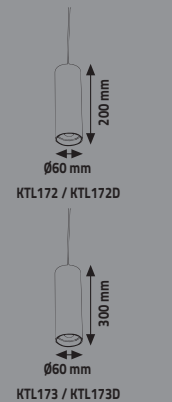

COB MAGNET RAIL SPOT

Item Code	Power (W)	Color (K)	Lumen	Box Qty
KTL172	6W	3000K-4000K-6500K	300	25
KTL173	12W	3000K-4000K-6500K	600	25
KTL172D	6W	3000K-4000K	300	25
KTL173D	12W	3000K-4000K	600	25

- Aluminum
- 0.6mm Copper Cable
- Plastic Cover