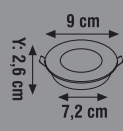

PLASTIC LED SPOT

Item Code	Power (W)	Color (K)	Lumen	Body	Box Qty
KDL107	5W	3000K-4000K-6500K	450	Round	60