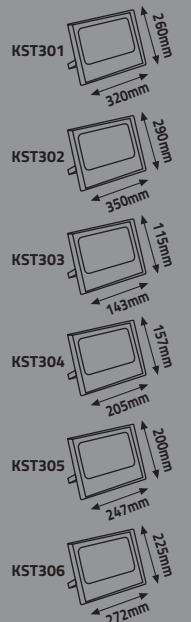

NEW

Item Code	Power (W)	Body	Description	Box Qty
KST303	30W	Black	3.2V4000mAh	44
KST304	50W	Black	3.2V5000mAh	20
KST305	100W	Black	3.2V8000mAh	20
KST306	150W	Black	3.2V10000mAh	10
KST301	200W	Black	3.2V12000mAh	10
KST302	300W	Black	3.2V15000mAh	5