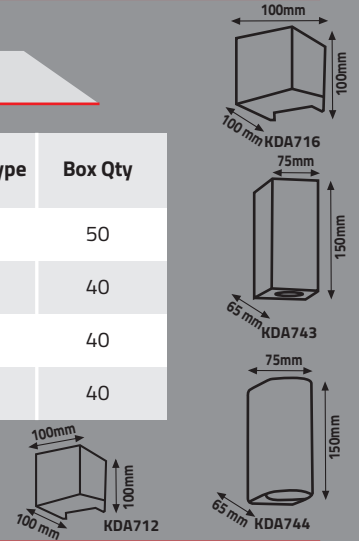

LED WALL FIXTURES