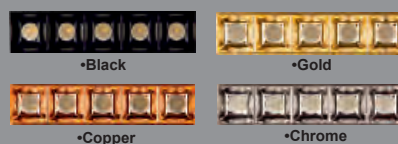

SURFACE HIGH POWER LINEAR (WITH LENS)

Item Code	Power (W)	Color (K)	Lumen	Box Qty
KSL2081 (14cm)	5W	3000K-4000K-6500K	650	1
KSL2082 (28cm)	10W	3000K-4000K-6500K	1300	1
KSL2083 (66cm)	25W	3000K-4000K-6500K	3250	1
KSL2084 (105cm)	40W	3000K-4000K-6500K	5200	1
KSL2085 (118cm)	45W	3000K-4000K-6500K	5850	1