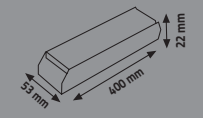

KLD007

ECO ULTRA SLIM LED DRIVERS

Item Code	Power (W)	Amper	Description	Box Qty
KLD001	60W	5A	Led Driver	60
KLD002	100W	8,5A	Led Driver	40
KLD004	150W	12,5A	Led Driver	40
KLD005	200W	16,5A	Led Driver	40
NEW KLD011	250W	21A	Led Driver	40
KLD006	300W	25A	Led Driver	40
KLD007	400W	33A	Led Driver	40