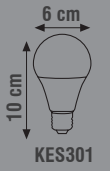

170-240V

RGB Remote Control

IC DRIVER
Aluminium
Heat Isolation
Cooling System

LED RGB BULB

Item Code	Power (W)	Color (K)	Lumen	Base	Box Qty
KES300	9W	RGB	720	E27	100

170-240V

KES301

KES302

SMART BULBS

Item Code	Power (W)	Color (K)	Lumen	Base	Box Qty
KES301	9W	RGB	850	E27	100
KES302	12W	RGB	1050	E27	100

12-48 V AC/DC

KES223
KES224
KES222

IC DRIVER
Aluminium
Heat Isolation
Cooling System

12 - 24 V LED BULBS

Item Code	Power (W)	Color (K)	Lumen	Base	Box Qty
KES223	9W (12V)	3000K-4000K-6500K	750	E27	100
KES224	9W (24V)	3000K-4000K-6500K	810	E27	100
KES222	9W (12-48V)	3000K-6500K	720	E27	100

170-240V

KES093
KES094

IC DRIVER
Aluminium
Heat Isolation
Cooling System

LED BULBS WITH RADAR SENSOR

Item Code	Power (W)	Color (K)	Lumen	Base	Box Qty
KES093	7W	6500K	630	E27	100
KES094	9W	6500K	800	E27	100

170-240V

120 mm
KES400

185 mm
KES402

LED UFO BULBS

Item Code	Power (W)	Color (K)	Lumen	Base	Box Qty
KES400	20W	3000K-6500K	1800	E27	100
KES402	36W	3000K-6500K	2800	E27	40

220-240V

With Rechargeable Battery

3 hrs. / 2835

KES071

KES072

KES073

LED BULBS WITH RADAR SENSOR

Item Code	Power (W)	Color (K)	Lumen	Base	Box Qty
KES071	7W	6500K	500	E27	100
KES072	9W	6500K	550	E27	50
KES073	20W	6500K	1280	E27	20