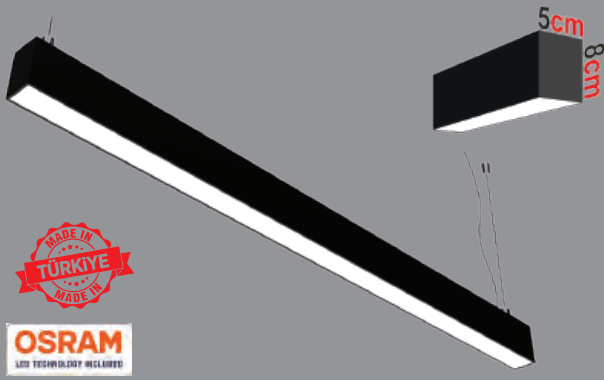

Price does not includes hanging sets and accessories.

SURFACE LINEAR FIXTURE

Item Code	Power (W)	Color (K)	Lumen	Box Qty
KSL1901 (60cm)	18W	3000K-4000K-6500K	2300	1
KSL1902 (80cm)	24W	3000K-4000K-6500K	3200	1
KSL1903 (100cm)	30W	3000K-4000K-6500K	4000	1
KSL1904 (120cm)	36W	3000K-4000K-6500K	4750	1
KSL1905 (150cm)	45W	3000K-4000K-6500K	6000	1
KSL1906 (180cm)	54W	3000K-4000K-6500K	7000	1
KSL1907 (200cm)	60W	3000K-4000K-6500K	8000	1
KSL1908 (250cm)	75W	3000K-4000K-6500K	10000	1
KSL1909 (300cm)	90W	3000K-4000K-6500K	11500	1
KSL1937 (200cm)	-	2 pcs Hanging Set	-	1