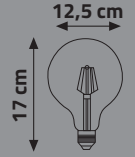

LED FILAMENT BULB

Item Code	Power (W)	Color (K)	Lumen	Base	Box Qty
KES507	8W	2700K-6500K	800	E27	50

GLASS
IC DRIVER
TRANSPARENT COVER
G125

160-260V