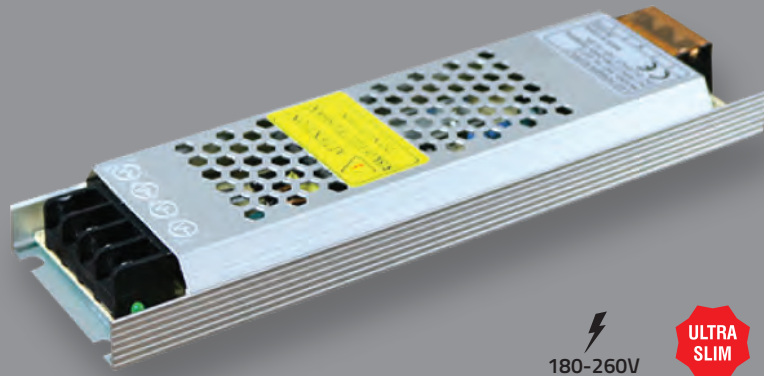

KLD250B

KLD360B

WITH FAN

KLD500

WITH FAN

Item Code	Power (W)	Description	Box Qty
KLD250B	250W	21A Led Driver	30
KLD360B	360W	30A Led Driver	30
KLD500	500W	41,7A Led Driver	30

180-265V

IP20 DC 12V/50-60Hz  
Over Voltage Protection