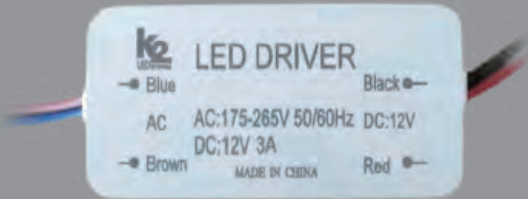

MECHANIC TIMER

Item Code	Description	Box Qty
KT293	Mechanic Timer	100

NEW

LED DRIVER

Item Code	Description	Box Qty
KLD023	12V 1A	100
KLD024	24V 2A	100
KLD025	36V 3A	100