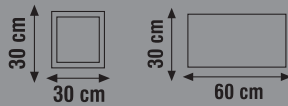

SLIM BACKLIGHT PANELS

Item Code	Power (W)	Lumen	Description	Box Qty
KDL4140-ENEC40W	40W	4000	60x60 6500K WITH EAGLERISE DRIVER	10
KDL4140-K240W	40W	4000	60x60 6500K WITH K2 DRIVER	10
KDL4140-PHL40W	40W	4000	60x60 6500K WITH PHILIPS DRIVER	10
KDL4140-ENEC40W	40W	4000	60x60 3000K EAGLERISE DRIVER	10
KDL4140-K240W	40W	4000	60x60 3000K WITH K2 DRIVER	10
KDL4140-PHL40W	40W	4000	60x60 3000K WITH PHILIPS DRIVER	10
KDL4140-ENEC40W	40W	4000	60x60 4000K WITH EAGLERISE DRIVER	10
KDL4140-K240W	40W	4000	60x60 4000K WITH K2 DRIVER	10
KDL4140-PHL40W	40W	4000	60x60 4000K WITH PHILIPS DRIVER	10

175-265V

30x30
DOWNLIGHT
LED PANEL

30x60
DOWNLIGHT
LED PANEL