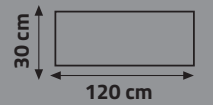

SURFACE MOUNTED PANEL FRAMES

Item Code	Size	Box Qty
HAN021	30x60 (Dissassembled)	72
HAN022	30x120 (Dissassembled)	20