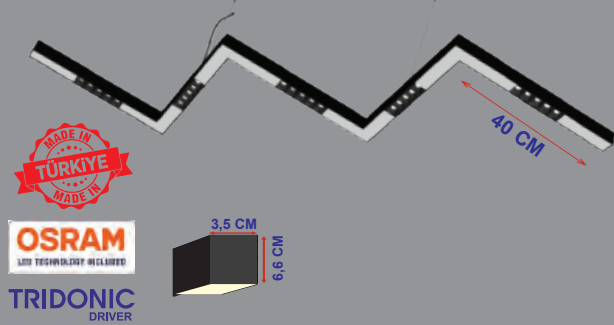

SNAKE LINEAR FIXTURE WITH LENS

Item Code	Power (W)	Color (K)	Lumen	Box Qty
KSL-SNAG2(35x145)	65W	3000K-4000K-6500K	5850	1

Price included hanging sets and accessories.