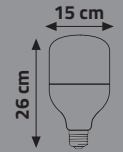

Aluminium  
Heat Isolation  
Cooling System

160-260V

KES130

KES131

KES132

KES133

KES134