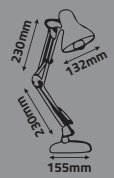

DESK LAMP

NEW

Item Code	Base	Box Qty
KML200	E27	10