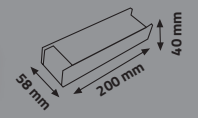

IP20 DC 12V/50-60Hz
Over Voltage Protection

200W / 16,7A LED DRIVER

Item Code	Power (W)	Description	Box Qty
KLD200B	200W	16,7A Led Driver	30