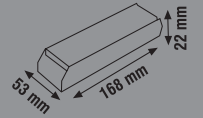

180-260V **ULTRA SLIM** IP20 DC 12V/50-60Hz

KLD002

ECO ULTRA SLIM LED DRIVERS

Item Code	Power (W)	Amper	Description	Box Qty
KLD001	60W	5A	Led Driver	60
KLD002	100W	8,5A	Led Driver	40
KLD004	150W	12,5A	Led Driver	40
KLD005	200W	16,5A	Led Driver	40
NEW KLD011	250W	21A	Led Driver	40
KLD006	300W	25A	Led Driver	40
KLD007	400W	33A	Led Driver	40

24V IP20 LED DRIVERS

Item Code	Power (W)	Description	Box Qty
KLD008	120W	5A Led Driver	30
KLD009	240W	10A Led Driver	30
KLD010	360W	15A Led Driver	30

180-260V **24V** IP20 DC 12V/50-60Hz

ULTRA SLIM DRIVERS

17.5 mm
KLD24 : 135 mm
KLD35 : 175 mm
KLD60 : 255 mm

Item Code	Power (W)	Description	Box Qty
KLD24	24W	2A Ultra Slim Driver	100
KLD35	36W	3A Ultra Slim Driver	100
KLD60	60W	5A Ultra Slim Driver	100

220-240V IP20 DC 12V/50-60Hz