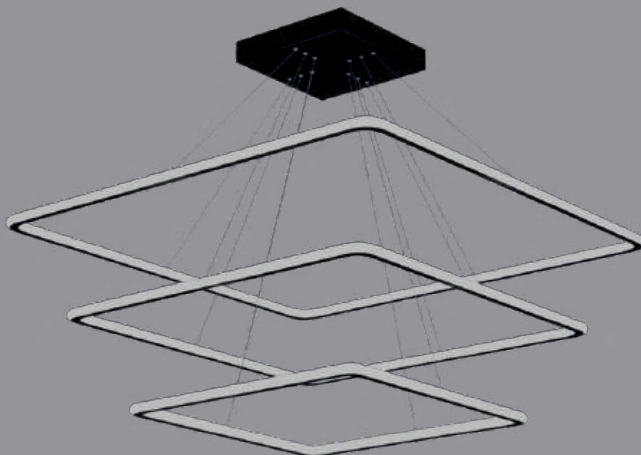

SQUARE SATURN LINEAR FIXTURES (DOUBLE SIDE)

Item Code	Power (W)	Color (K)	Box Qty
KSLCY2820 (30x50x70)	210W	3000K-4000K-6500K	1
KSLCY2821 (40x60x80)	250W	3000K-4000K-6500K	1
KSLCY2822 (50x70x90)	315W	3000K-4000K-6500K	1
KSLCY2823 (60x80x100)	345W	3000K-4000K-6500K	1
KSLCY2824 (70x90x110)	380W	3000K-4000K-6500K	1
KSCYL2825 (80x100x120)	430W	3000K-4000K-6500K	1

Profil Sizes : 10mm / 35mm