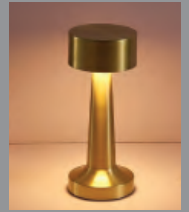

Ø:9cm H:20.5cm

3 FUNCTION DESK LAMP

Item Code	Color (K)	Box Qty
KML106	3000K-4000K-6500K	20

Rechargeable - Dimmable
Type-C port,
IP 20
4 - 8 hours working time