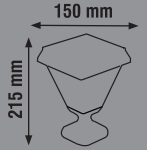

KWP4020 : 60cm  
KWP4040 : 120cm  
KWP2118 : 60cm  
KWP2136 : 120cm  
KWP2154 : 120cm

**SOLAR GARDEN FIXTURE**

Item Code	Power (W)	Color (K)	Lumen	Box Qty
KBA751	30W	6500K	200	9

**IP65**  
 Charging Time: 6-7 Hours  
 Working Time: 12-13 Hours  
 3000K - 6500K