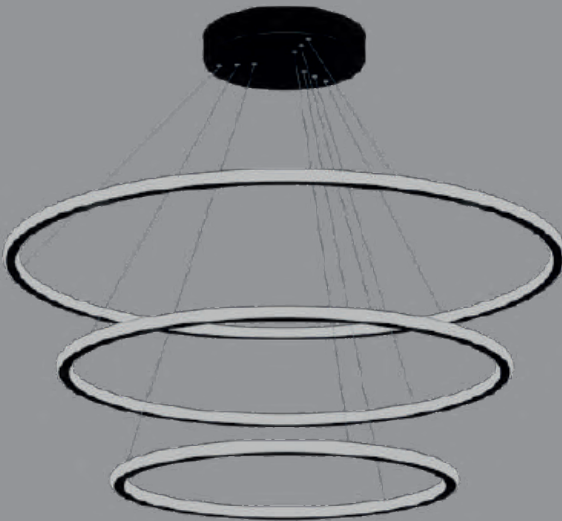

ROUND SATURN LINEAR FIXTURES (DOUBLE SIDE)

Item Code	Power (W)	Color (K)	Box Qty
KSLCY2801 (30x50x70)	165W	3000K-4000K-6500K	1
KSLCY2802 (40x60x80)	200W	3000K-4000K-6500K	1
KSLCY2803 (50x70x90)	235W	3000K-4000K-6500K	1
KSLCY2804 (60x80x100)	270W	3000K-4000K-6500K	1
KSLCY2805 (70x90x110)	300W	3000K-4000K-6500K	1
KSLCY2806 (80x100x120)	335W	3000K-4000K-6500K	1

Profil Sizes : 10mm / 35mm