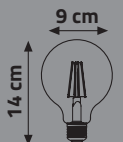

LED FILAMENT BULB

Item Code	Power (W)	Color (K)	Lumen	Base	Box Qty
KES506	6W	2700K-6500K	660	E27	50