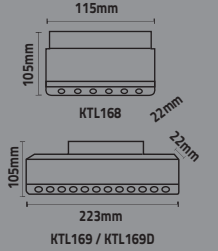

Item Code	Power (W)	Color (K)	Lumen	Box Qty
KTL168	6W	3000K-4000K-6500K	300	50
KTL169	12W	3000K-4000K-6500K	600	50
KTL169D	12W	3000K-4000K	600	50