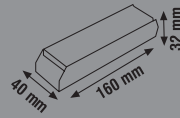

IP20 DC 12V/50-60Hz
Over Voltage Protection

60W / 5A LED DRIVER

Item Code	Power (W)	Description	Box Qty
KLD50B	60W	5A Led Driver	60

180-260V

SLIM TYPE