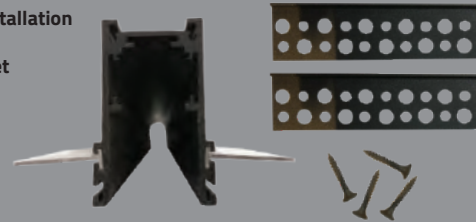

RAIL CONNECTION ACCESSORY

Item Code	Description	Box Qty
KRS131B	Connection Acc.	200

- 4 pcs Installation Plates
- Screw Set

INSTALLATION ACCESSORY SET

Item Code	Description	Box Qty
KRS136	Installation Set	200