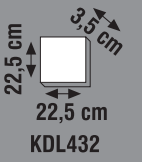

SQUARE SURFACE LED PANELS

Item Code	Power (W)	Color (K)	Lumen	Box Qty
KDL430	6W	3000K-4000K-6500K	510	50
KDL431	12W	3000K-4000K-6500K	1020	20
KDL432	18W	3000K-4000K-6500K	1440	20
KDL433	24W	3000K-4000K-6500K	1920	20