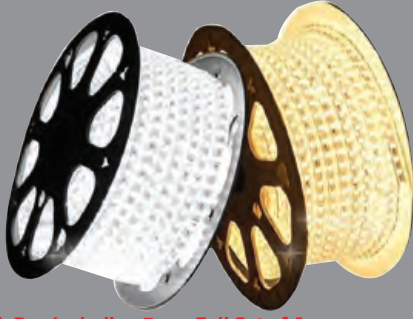

Each Box Including 5 pcs Full Set of Accessory.
(Power Cable, Connection Accessory etc.)

220V LED STRIP

Item Code	Power (W)	Lumen	Color	Lumen	Box Qty
KCL007	14,4W / 1mt	10Lm/Chip	○ ● ● ● ● ●	840 / 1mt	100 mt.
KCL007	14,4W / 1mt	10Lm/Chip	RGB □	840 / 1mt	100 mt.

220V 3 CHIPS, 60 LED, OUTDOOR LED STRIP (5050)
WITH SILICON