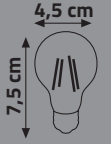

LED FILAMENT BULB

Item Code	Power (W)	Color (K)	Lumen	Base	Box Qty
KES497	4W	2700K-6500K	440	E27	100