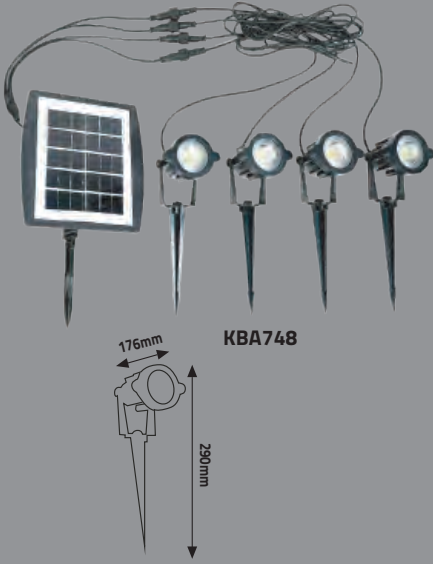

NEW

Item Code	Power (W)	Description	Lumen	Box Qty
KBA746	7W	Solar Garden Fixture	560	50
KBA744	10W	Solar Garden Fixture	800	50
KBA783	10W	Solar Garden Fixture	800	50
KBA784	10W	Solar Wall Fixture	800	50
KBA748	12W	4 pcs Solar Garde Fixtures	960	20

IP65

Charging Time: 4-6 Hours
Working Time: 8-12 Hours

85-265V

ABS Plastic