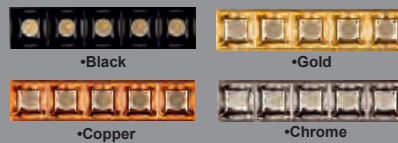

DOWNLIGHT HIGH POWER LINEAR (WITH LENS)

Item Code	Power (W)	Color (K)	Lumen	Box Qty
KSL2061 (14cm)	5W	3000K-4000K-6500K	650	1
KSL2062 (28cm)	10W	3000K-4000K-6500K	1300	1
KSL2063 (66cm)	25W	3000K-4000K-6500K	3250	1
KSL2064 (105cm)	40W	3000K-4000K-6500K	5200	1
KSL2065 (118cm)	45W	3000K-4000K-6500K	5850	1