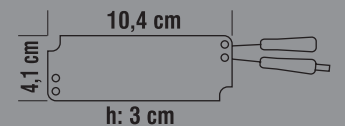

220-240V

LED EXIT FIXTURES

Item Code	Description	Box Qty
KEXIT101	"LEFT & RIGHT" EXIT FIXTURE	30
KEXIT101	"DOWN" EXIT FIXTURE	30

220-240V

DOORBELL WITH REMOTE CONTROL

Item Code	Description	Box Qty
KDB271A	32 Melody	60
KDB271B	32 Melody	60
KDB271E	Frequency Control / 32 Melody	60

170-240V

MECHANIC TIMER

Item Code	Description	Box Qty
KT293	Mechanic Timer	100

NEW

LED DRIVER

Item Code	Description	Box Qty
KLD023	12V 1A	100
KLD024	24V 2A	100
KLD025	36V 3A	100

220-240V

MECHANIC TIMER (SOCKET TYPE)

Item Code	Description	Box Qty
KT287A	Socket Type	100

- 50W 3 Hours
- 40W 4 Hours
- 30W 5 Hours
- 20W 5,5 Hours
- 10W 6 Hours
- 5W 10 Hours
- 3W 15 Hours

220-240V

LED EMERGENCY DRIVER

Suitable for Slim and 60x60 Panel

Item Code	Watt	Description	Box Qty
KED001	3-60W	2200 mAh 600 mAh	100