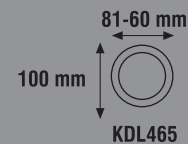

IRON BODY / PLASTIC COVER  
SMD 2835 Led Chip

160-260V

FRAMELESS

ADJUSTABLE

SLIM LED FRAMELESS PANELS

Item Code	Power (W)	Color (K)	Lumen	Box Qty
KDL465	9W	3000K-4000K-6500K	900	20
KDL466	18W	3000K-4000K-6500K	1800	20
KDL467	24W	3000K-4000K-6500K	2400	20
KDL468	36W	3000K-4000K-6500K	3600	20