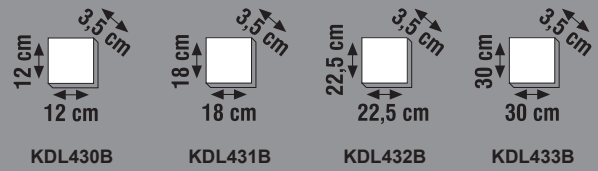

160-260V

ALUMINIUM BLACK BODY
SMD 2835 Led Chip
PS LGP 3 mm

BLACK BODY ROUND SURFACE LED PANELS

Item Code	Power (W)	Color (K)	Lumen	Box Qty
KDL420B	6W	3000K-4000K-6500K	510	50
KDL421B	12W	3000K-4000K-6500K	1020	20
KDL422B	18W	3000K-4000K-6500K	1440	20
KDL423B	24W	3000K-4000K-6500K	1920	20

160-260V

ALUMINIUM BLACK BODY
SMD 2835 Led Chip
PS LGP 3 mm

BLACK BODY SQUARE SURFACE LED PANELS

Item Code	Power (W)	Color (K)	Lumen	Box Qty
KDL430B	6W	3000K-4000K-6500K	510	50
KDL431B	12W	3000K-4000K-6500K	1020	20
KDL432B	18W	3000K-4000K-6500K	1440	20
KDL433B	24W	3000K-4000K-6500K	1920	20

SMD 2835 Led Chip
PS LGP 3 mm

160-260V

DOWNLIGHT

BLUE IN NIGHT MODE

SURFACE

BLUE IN NIGHT MODE

DOUBLE COLOR LED PANELS (3 FUNCTION)

Item Code	Body Type	Power (W)	Color (K)	Lumen	Box Qty
KDL440	Downlight	4W+3W	3000K-6500K	580	50
KDL441	Downlight	6W+4W	3000K-6500K	850	30
KDL442	Downlight	12W+6W	3000K-6500K	1300	20
KDL443	Downlight	20W+6W	3000K-6500K	2020	20
KDL444	Surface	12W+4W	3000K-6500K	1800	20
KDL445	Surface	18W+6W	3000K-6500K	2200	20