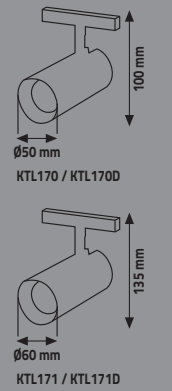

COB MAGNET RAIL SPOT

Item Code	Power (W)	Color (K)	Lumen	Box Qty
KTL170	10W	3000K-4000K-6500K	500	50
KTL171	20W	3000K-4000K-6500K	1000	50
KTL170D	10W	3000K-4000K	500	50
KTL171D	20W	3000K-4000K	1000	50