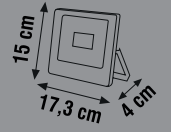

LED FLOOD LIGHT

Item Code	Power (W)	Color	Lumen	Box Qty
KLF612	30W	○ ● ●	2550	30
KLF612	30W	● ● ●	2550	30