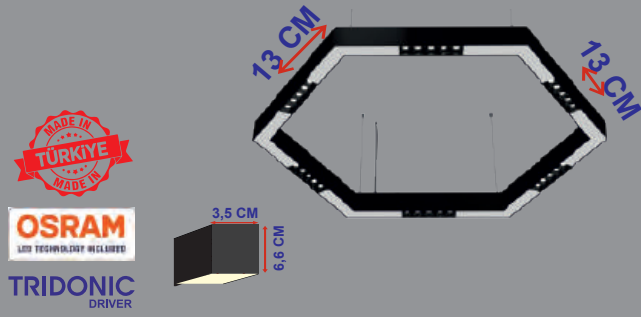

HEXAGON LINEAR FIXTURE WITH LENS

Item Code	Power (W)	Color (K)	Lumen	Box Qty
KSL65A (Ø80)	65W	3000K-4000K-6500K	5850	1

Price included hanging sets and accessories.