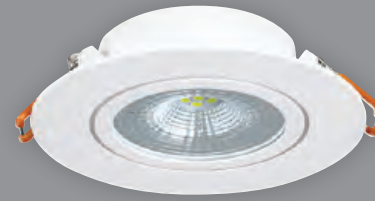

PLASTIC LED SPOT

Item Code	Power (W)	Color (K)	Lumen	Body	Box Qty
KDL107	5W	3000K-4000K-6500K	450	Round	60