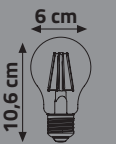

LED FILAMENT BULBS

Item Code	Power (W)	Color (K)	Lumen	Base	Box Qty
KES501	6W	2700K-6500K	680	E27	100
KES502	8W	2700K-6500K	820	E27	100

GLASS
IC DRIVER
TRANSPARENT COVER
A60

160-260V