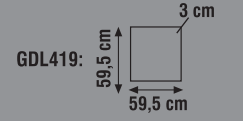

SLIM BACKLIGHT PANELS

Item Code	Power (W)	Color (K)	Lumen	Box Qty
GDL418	40W	3000K-4000K-6500K	3600	6
GDL419	48W	3000K-4000K-6500K	4200	6

175-265V

60x60
DOWNLIGHT
LED PANEL

SMD 2835 Lens