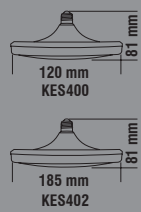

170-240V

120 mm  
KES400

185 mm  
KES402

LED UFO BULBS

Item Code	Power (W)	Color (K)	Lumen	Base	Box Qty
KES400	20W	3000K-6500K	1800	E27	100
KES402	36W	3000K-6500K	2800	E27	40

220-240V

With Rechargeable Battery