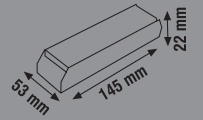

180-260V **ULTRA SLIM** IP20 DC 12V/50-60Hz

KLD001

ECO ULTRA SLIM LED DRIVERS

Item Code	Power (W)	Amper	Description	Box Qty
KLD001	60W	5A	Led Driver	60
KLD002	100W	8,5A	Led Driver	40
KLD004	150W	12,5A	Led Driver	40
KLD005	200W	16,5A	Led Driver	40
NEW KLD011	250W	21A	Led Driver	40
KLD006	300W	25A	Led Driver	40
KLD007	400W	33A	Led Driver	40

24V IP20 LED DRIVERS

Item Code	Power (W)	Description	Box Qty
KLD008	120W	5A Led Driver	30
KLD009	240W	10A Led Driver	30
KLD010	360W	15A Led Driver	30

180-260V **24V** IP20 DC 12V/50-60Hz

ULTRA SLIM DRIVERS

17.5 mm
KLD24 : 135 mm
KLD35 : 175 mm
KLD60 : 255 mm

Item Code	Power (W)	Description	Box Qty
KLD24	24W	2A Ultra Slim Driver	100
KLD35	36W	3A Ultra Slim Driver	100
KLD60	60W	5A Ultra Slim Driver	100

220-240V IP20 DC 12V/50-60Hz