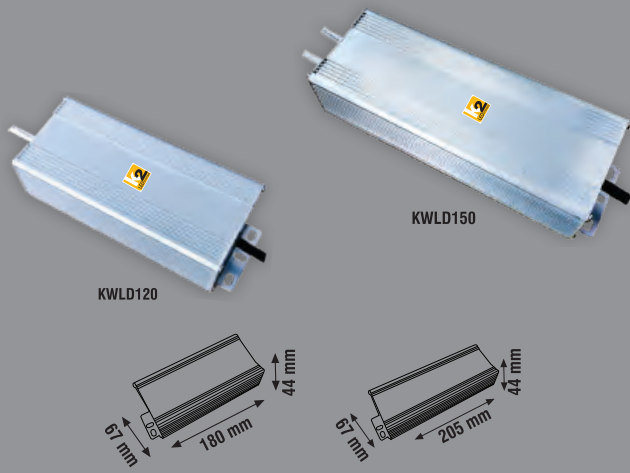

220-240V IP20 DC 12V/50-60Hz

**IP67 LED DRIVERS**

Item Code	Power (W)	Description	Box Qty
KWLD35	35W	2,5A	50
KWLD60	60W	5A	40

180-260V **IP67** IP20 DC 12V/50-60Hz  
Over Voltage Protection

**IP67 LED DRIVERS**