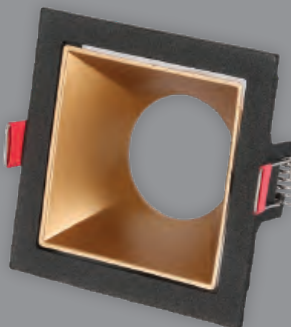

SQUARE PLASTIC SPOT

Item Code	Base	Body	Box Qty
KDA839	GU 5.3 -GU10	Black-Gold	200

EMPTY BODY