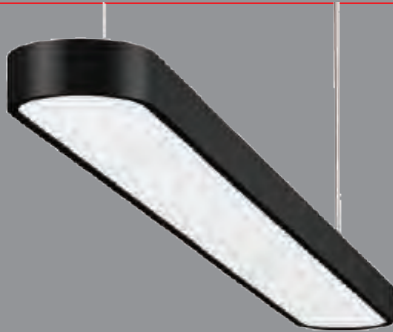

Price included hanging sets and accessories.
Profil Sizes : 80mm / 80mm

PASSION DRUM LINEAR FIXTURES

Item Code	Power (W)	Color (K)	Lumen	Box Qty
KSL2709(30x90)	50W	3000K-4000K-6500K	7000	1
KSL2710 (30x120)	70W	3000K-4000K-6500K	9000	1
KSL2711 (60x180)	150W	3000K-4000K-6500K	20000	1