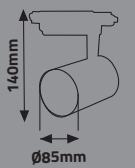

Item Code	Color	Box Qty	Base
KTL200	White-Chrome	50	GU10
KTL201	White-Rose	50	GU10
KTL202	Black-Chrome	50	GU10
KTL203	Black-Rose	50	GU10