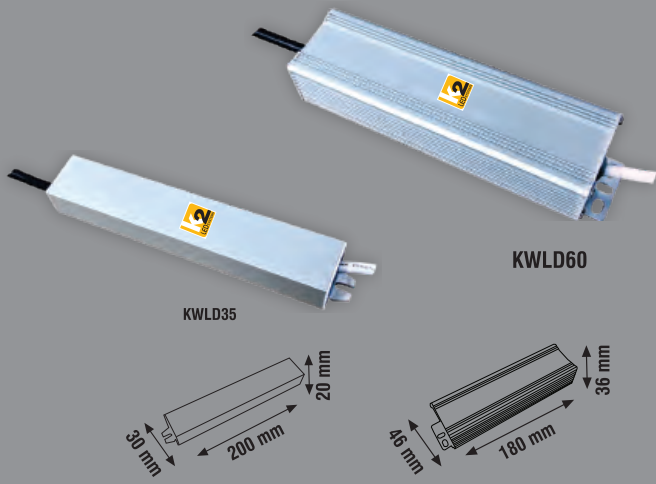

IP67 LED DRIVERS

Item Code	Power (W)	Description	Box Qty
KWLD35	35W	2,5A	50
KWLD60	60W	5A	40

180-260V **IP67** IP20 DC 12V/50-60Hz
Over Voltage Protection