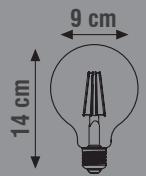

LED RUSTIC BULB

Item Code	Power (W)	Color (K)	Lumen	Base	Box Qty
KES633	6W	2700K	660	E27	50