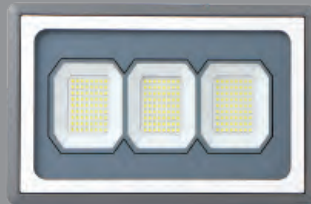

LED FLOOD LIGHT

SMD 2835

IP65

220-240V

Item Code	Power (W)	Color	Lumen	Box Qty
KLF190	10W	○ ● ●	900	50
KLF190	10W	● ●	900	50
KLF191	20W	○ ● ●	1700	20
KLF191	20W	● ●	1700	20
KLF192	30W	○ ● ●	2550	10
KLF192	30W	● ●	2550	10
KLF193	50W	○ ● ●	4000	10
KLF193	50W	● ●	4000	10
KLF195	100W	○ ●	8000	10
KLF195	100W	●	8000	10
KLF196	150W	○ ●	12000	5
KLF196	150W	●	12000	5
KLF197	200W	○ ●	16000	5
KLF197	200W	●	16000	5
KLF198	300W	○ ●	24000	5
KLF198	300W	●	24000	5

LED FLOOD LIGHT

Item Code	Power (W)	Color	Lumen	Box Qty
KLF180	50W	○ ●	4000	5
KLF181	100W	○ ●	8000	5
KLF182	150W	○ ●	12000	5
KLF183	200W	○ ●	16000	5

220-240V

IP65

Driver 0.9PF SMD 2835

KLF182

ECO LED FLOOD LIGHT

GLOBAL

Item Code	Power (W)	Color	Lumen	Box Qty
GLF292	50W	○ ●	3500	10
GLF293	100W	○ ●	7000	10
GLF295	200W	○ ●	14000	10
GLF296	300W	○ ●	21000	5
GLF297	400W	○ ●	24000	5

NEW

220-240V

IP65

SMD 2835