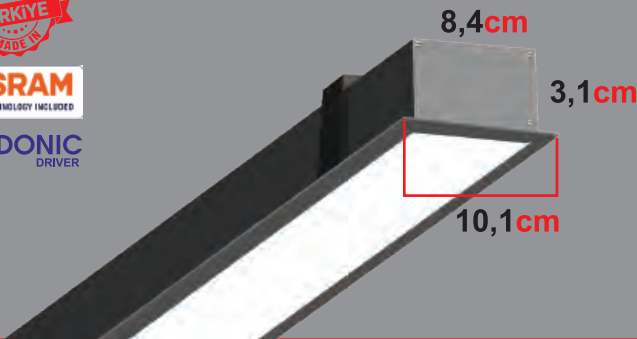

DOWNLIGHT LINEAR FIXTURES

Power (W)	Power (W)	Color (K)	Lumen	Box Qty
KSL1810 (60cm)	19W	3000K-4000K-6500K	2500	1
KSL1811 (80cm)	25W	3000K-4000K-6500K	3600	1
KSL1812 (100cm)	32W	3000K-4000K-6500K	4500	1
KSL1813 (120cm)	38W	3000K-4000K-6500K	5400	1
KSL1814 (150cm)	48W	3000K-4000K-6500K	6750	1
KSL1815 (180cm)	57W	3000K-4000K-6500K	8100	1
KSL1816 (200cm)	64W	3000K-4000K-6500K	9000	1
KSL1817 (250cm)	80W	3000K-4000K-6500K	11250	1
KSL1818 (300cm)	96W	3000K-4000K-6500K	13500	1

PROFILE SIZES: 49mm / 35mm / 42mm