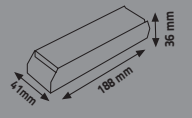

180-260V **ULTRA SLIM** IP20 DC 12V/50-60Hz

ECO ULTRA SLIM LED DRIVERS

Item Code	Power (W)	Amper	Description	Box Qty
KLD001	60W	5A	Led Driver	60
KLD002	100W	8,5A	Led Driver	40
KLD004	150W	12,5A	Led Driver	40
KLD005	200W	16,5A	Led Driver	40
NEW KLD011	250W	21A	Led Driver	40
KLD006	300W	25A	Led Driver	40
KLD007	400W	33A	Led Driver	40

24V IP20 LED DRIVERS

Item Code	Power (W)	Description	Box Qty
KLD008	120W	5A Led Driver	30
KLD009	240W	10A Led Driver	30
KLD010	360W	15A Led Driver	30

180-260V **24V** IP20 DC 12V/50-60Hz

KLD008

ULTRA SLIM DRIVERS

17.5 mm
KLD24 : 135 mm
KLD35 : 175 mm
KLD60 : 255 mm

Item Code	Power (W)	Description	Box Qty
KLD24	24W	2A Ultra Slim Driver	100
KLD35	36W	3A Ultra Slim Driver	100
KLD60	60W	5A Ultra Slim Driver	100

220-240V IP20 DC 12V/50-60Hz