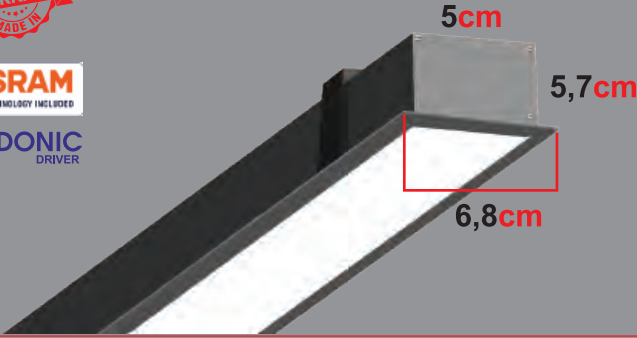

DOWNLIGHT LINEAR FIXTURES

Item Code	Power (W)	Color (K)	Lumen	Box Qty
KSL1809 (60cm)	19W	3000K-4000K-6500K	2500	1
KSL1801 (80cm)	25W	3000K-4000K-6500K	3600	1
KSL1802 (100cm)	32W	3000K-4000K-6500K	4500	1
KSL1803 (120cm)	38W	3000K-4000K-6500K	5400	1
KSL1804 (150cm)	48W	3000K-4000K-6500K	6750	1
KSL1805 (180cm)	57W	3000K-4000K-6500K	8100	1
KSL1806 (200cm)	64W	3000K-4000K-6500K	9000	1
KSL1807 (250cm)	80W	3000K-4000K-6500K	11250	1
KSL1808 (300cm)	96W	3000K-4000K-6500K	13500	1

PROFILE SIZES: 68mm / 50mm / 57mm

DOWNLIGHT LINEAR FIXTURES

Power (W)	Power (W)	Color (K)	Lumen	Box Qty
KSL1810 (60cm)	19W	3000K-4000K-6500K	2500	1
KSL1811 (80cm)	25W	3000K-4000K-6500K	3600	1
KSL1812 (100cm)	32W	3000K-4000K-6500K	4500	1
KSL1813 (120cm)	38W	3000K-4000K-6500K	5400	1
KSL1814 (150cm)	48W	3000K-4000K-6500K	6750	1
KSL1815 (180cm)	57W	3000K-4000K-6500K	8100	1
KSL1816 (200cm)	64W	3000K-4000K-6500K	9000	1
KSL1817 (250cm)	80W	3000K-4000K-6500K	11250	1
KSL1818 (300cm)	96W	3000K-4000K-6500K	13500	1

PROFILE SIZES: 49mm / 35mm / 42mm

DOWNLIGHT LINEAR FIXTURES

Item Code	Power (W)	Color (K)	Lumen	Box Qty
KSL1819 (60cm)	35W	3000K-4000K-6500K	4000	1
KSL1820 (80cm)	45W	3000K-4000K-6500K	5000	1
KSL1821 (100cm)	56W	3000K-4000K-6500K	6000	1
KSL1822 (120cm)	67W	3000K-4000K-6500K	7000	1
KSL1823 (150cm)	84W	3000K-4000K-6500K	9000	1
KSL1824 (180cm)	100W	3000K-4000K-6500K	11000	1
KSL1825 (200cm)	112W	3000K-4000K-6500K	12000	1
KSL1826 (250cm)	140W	3000K-4000K-6500K	15000	1
KSL1827 (300cm)	170W	3000K-4000K-6500K	18500	1

PROFILE SIZES: 101mm / 84mm / 31mm