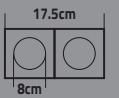

ALUMINIUM EMPTY SPOT (DOUBLE)

Item Code	Base	Body	Box Qty
KDA882	GU 5.3 -GU10	Black-Chrome	50
KDA883	GU 5.3 -GU10	Black - Gold	50