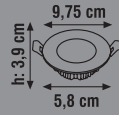

PLASTIC LED SPOT

Item Code	Power (W)	Color (K)	Lumen	Body	Box Qty
KLS923	6W	3000K-4000K-6500K	600	Round	100