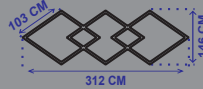

Price included hanging sets and accessories.
Profil Sizes : 50mm / 80mm