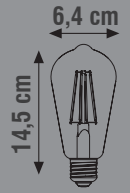

LED RUSTIC BULB

Item Code	Power (W)	Color (K)	Lumen	Base	Box Qty
KES632	6W	2700K	540	E27	100