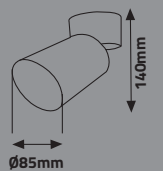

Item Code	Color	Box Qty	Base
KDA870	White-Chrome	50	GU10
KDA871	Black-Rose	50	GU10