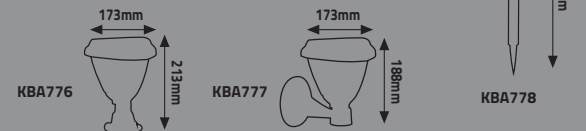

SOLAR LED GARDEN FIXTURES

NEW

Item Code	Power (W)	Body	Description	Box Qty
KBA776	30W	Black	Solar Led Garden Fixture	10
KBA777	30W	Black	Solar Led Garden Wall Fixture	10
KBA778	30W	Black	Solar Led Garden Fixture	10
KBA779	30W	Black	Solar Led Garden Fixture	10