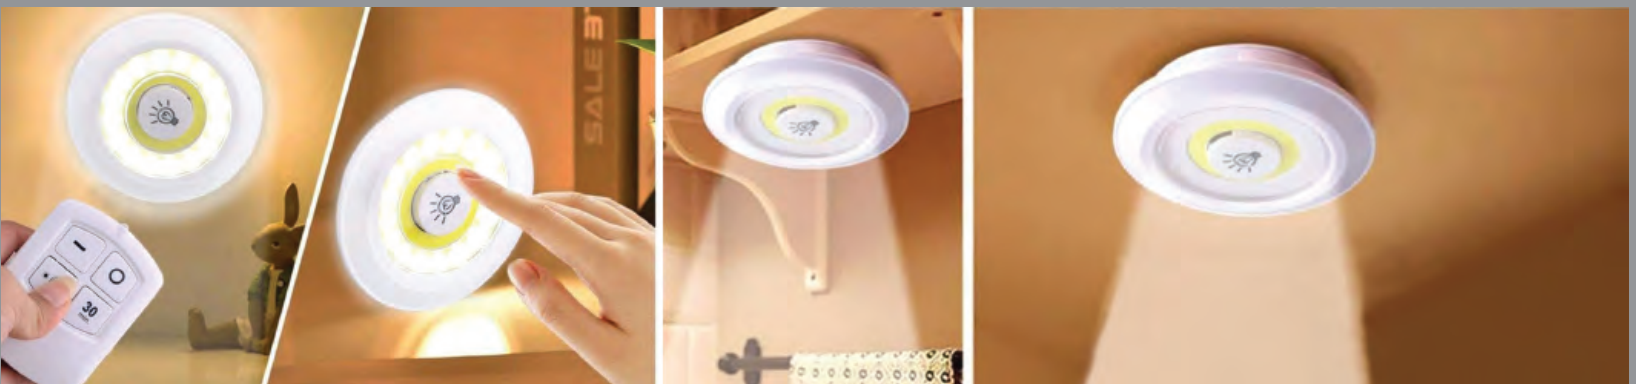

IP20

220-240V