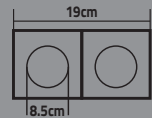

SQUARE ALUMINIUM SPOTS (DOUBLE)

Item Code	Base	Body	Box Qty
KDA847	GU 5.3 -GU10	Black	50
KDA848	GU 5.3 -GU10	Satin	50
KDA849	GU 5.3 -GU10	White	50
KDA855	GU 5.3 -GU10	White-Black	30