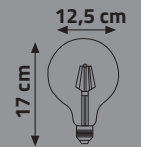

LED RUSTIC BULB

Item Code	Power (W)	Color (K)	Lumen	Base	Box Qty
KES607	8W	2700K	800	E27	50

GLASS
IC DRIVER
YELLOW COVER
G125

160-260V