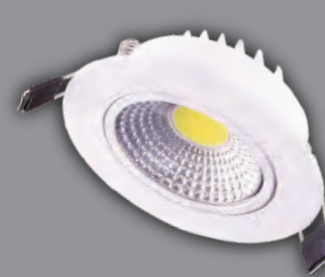

DRIVER ALUMINIUM COOLING

COB LED SPOT FIXTURE

Item Code	Power (W)	Color (K)	Lumen	Body	Box Qty
KSL240	5W	3000K-6500K	450	White	50