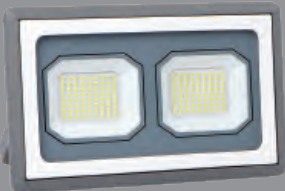

LED FLOOD LIGHT

SMD 2835

IP65

220-240V

Item Code	Power (W)	Color	Lumen	Box Qty
KLF190	10W	○ ● ●	900	50
KLF190	10W	● ●	900	50
KLF191	20W	○ ● ●	1700	20
KLF191	20W	● ●	1700	20
KLF192	30W	○ ● ●	2550	10
KLF192	30W	● ●	2550	10
KLF193	50W	○ ● ●	4000	10
KLF193	50W	● ●	4000	10
KLF195	100W	○ ●	8000	10
KLF195	100W	●	8000	10
KLF196	150W	○ ●	12000	5
KLF196	150W	●	12000	5
KLF197	200W	○ ●	16000	5
KLF197	200W	●	16000	5
KLF198	300W	○ ●	24000	5
KLF198	300W	●	24000	5

LED FLOOD LIGHT

Item Code	Power (W)	Color	Lumen	Box Qty
KLF180	50W	○ ●	4000	5
KLF181	100W	○ ●	8000	5
KLF182	150W	○ ●	12000	5
KLF183	200W	○ ●	16000	5

220-240V

IP65

Driver 0.9PF SMD 2835

KLF181

ECO LED FLOOD LIGHT

GLOBAL

Item Code	Power (W)	Color	Lumen	Box Qty
GLF292	50W	○ ●	3500	10
GLF293	100W	○ ●	7000	10
GLF295	200W	○ ●	14000	10
GLF296	300W	○ ●	21000	5
GLF297	400W	○ ●	24000	5

NEW

220-240V

IP65

SMD 2835