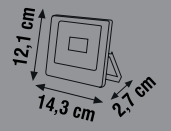

LED FLOOD LIGHT

Item Code	Power (W)	Color	Lumen	Box Qty
KLF611	20W	○ ● ●	1700	30
KLF611	20W	● ● ●	1700	30