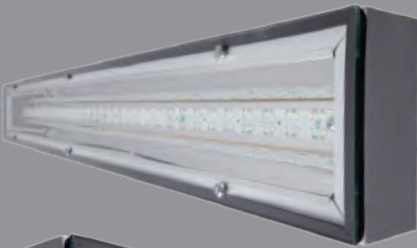

SLIM T5 FIXTURES

Item Code	Power (W)	Color (K)	Lumen	Box Qty
KFL151	18W (60cm)	3000K-4000K-6500K	1530	30
KFL152	36W (120cm)	3000K-4000K-6500K	3060	30