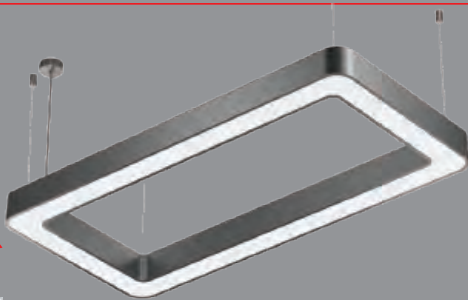

Price included hanging sets and accessories.
Profil Sizes : 80mm / 80mm

RECTANGULAR RADIUS LINEAR FIXTURES

Item Code	Power (W)	Color (K)	Lumen	Box Qty
KSL2606 (60x90)	38W	3000K-4000K-6500K	5000	1
KSL2607 (60x120)	58W	3000K-4000K-6500K	7000	1
KSL2608 (60x180)	77W	3000K-4000K-6500K	9500	1