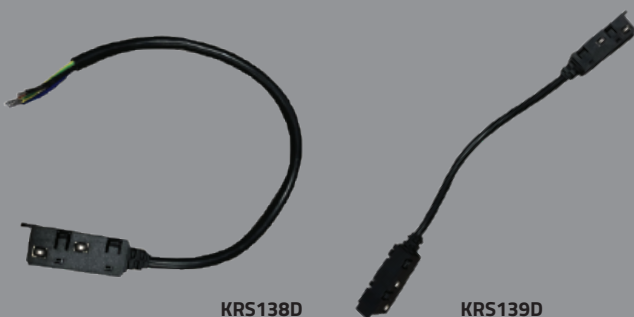

CONDUCTIVE MODULE WITH 4 PIN

Item Code	Description	Box Qty
KRS137D	Dimmable	100
KRS138D	Dimmable	100
KRS139D	Dimmable Corner Module	100

- Copper & PC Plastic
- DC48V