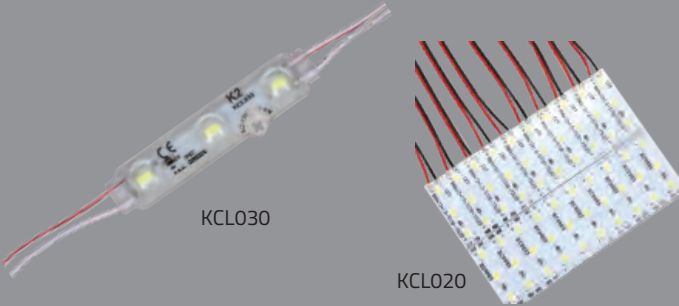

LED BAR & MODULE LED

Item Code	Power (W)	Color (K)	Lumen	Box Qty
KCL030	1,5W/1 Ad.	○ ● ● ● ● ●	50Lm/Chip	1000
KCL020	0,2W/14,4W/1mt	○ ● ● ● ● ●	22Lm/Chip	200

IP65 CHIP - MADE IN KOREA
PACKAGE QTY: 20X5 = 100 PCS

CHIP - MADE IN TAIWAN
12V 72 Led Chip /22-24Lm