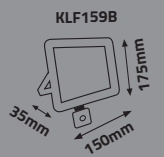

LED FLOOD LIGHT

Item Code	Power (W)	Color	Lumen	Box Qty
KLF2060	60W	3000K-4000K-6500K	6000	5
KLF2100	100W	3000K-4000K-6500K	10000	5
KLF2150	150W	3000K-4000K-6500K	15000	5
KLF2200	200W	3000K-4000K-6500K	20000	5

220-240V

IP65

SMD 2835