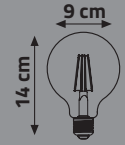

LED FILAMENT BULB

Item Code	Power (W)	Color (K)	Lumen	Base	Box Qty
KES507	8W	2700K-6500K	800	E27	50

GLASS
IC DRIVER
TRANSPARENT COVER
G125

160-260V

LED RUSTIC BULBS

Item Code	Power (W)	Color (K)	Lumen	Base	Box Qty
KES616	4W	2700K	440	E27	100
KES605	6W	2700K	540	E27	100
KES615	8W	2700K	800	E27	100

GLASS
IC DRIVER
YELLOW COVER
ST64

160-260V

LED RUSTIC BULBS

Item Code	Power (W)	Color (K)	Lumen	Base	Box Qty
KES617	4W	2700K	440	E27	50
KES606	6W	2700K	540	E27	50

GLASS
IC DRIVER
YELLOW COVER
G95

160-260V

LED RUSTIC BULB

Item Code	Power (W)	Color (K)	Lumen	Base	Box Qty
KES607	8W	2700K	800	E27	50

GLASS
IC DRIVER
YELLOW COVER
G125

160-260V