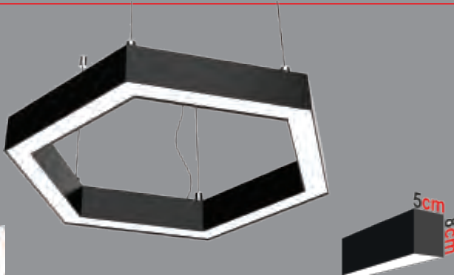

Price included hanging sets and accessories.
Profil Sizes : 50mm / 80mm

HEXAGON LINEAR PENDANT FIXTURES

Item Code	Power (W)	Color (K)	Lumen	Box Qty
KSL2409 (Ø60 & 30cm)	50W	3000K-4000K-6500K	7000	1
KSL2410 (Ø90 & 45cm)	80W	3000K-4000K-6500K	10500	1
KSL2411 (Ø120 & 60cm)	105W	3000K-4000K-6500K	14000	1