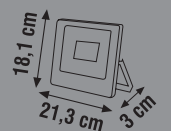

220-240V

IP65

SMD 2835

LED FLOOD LIGHT

Item Code	Power (W)	Color	Lumen	Box Qty
KLF613	50W	○ ● ●	4000	20
KLF613	50W	● ● ●	4000	20

220-240V

IP65

SMD 2835