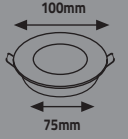

- Copper & PC Plastic
- DC48V

LED SPOT FIXTURES

Item Code	Power (W)	Color (K)	Lumen	Body	Box Qty
KDL113	5W	3000K-4000K-6500K	350	Black-Silver	20
KDL110	5W	3 FUNCTION	350	Black-Silver	20
KDL112	5W	3000K-4000K-6500K	350	White-Silver	20
KDL109	5W	3 FUNCTION	350	White-Silver	20
KDL114	5W	3000K-4000K-6500K	350	White-Gold	20
KDL111	5W	3 FUNCTION	350	White-Gold	20