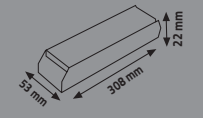

180-260V **ULTRA SLIM** IP20 DC 12V/50-60Hz

KLD006

ECO ULTRA SLIM LED DRIVERS

Item Code	Power (W)	Amper	Description	Box Qty
KLD001	60W	5A	Led Driver	60
KLD002	100W	8,5A	Led Driver	40
KLD004	150W	12,5A	Led Driver	40
KLD005	200W	16,5A	Led Driver	40
NEW KLD011	250W	21A	Led Driver	40
KLD006	300W	25A	Led Driver	40
KLD007	400W	33A	Led Driver	40

24V IP20 LED DRIVERS

Item Code	Power (W)	Description	Box Qty
KLD008	120W	5A Led Driver	30
KLD009	240W	10A Led Driver	30
KLD010	360W	15A Led Driver	30

180-260V **24V** IP20 DC 12V/50-60Hz

ULTRA SLIM DRIVERS

17.5 mm
KLD24 : 135 mm
KLD35 : 175 mm
KLD60 : 255 mm

Item Code	Power (W)	Description	Box Qty
KLD24	24W	2A Ultra Slim Driver	100
KLD35	36W	3A Ultra Slim Driver	100
KLD60	60W	5A Ultra Slim Driver	100

220-240V IP20 DC 12V/50-60Hz