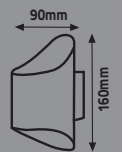

LED WALL FIXTURES

NEW

Item Code	Power(W)	Color (K)	Lumen	Body Material & Body Type	Box Qty
KDA712	3W	3000K	270	Aluminium- Adjustable	50
KDA716	6W	3000K	540	ABS-Adjustable	40
KDA743	6W	3000K	540	ABS-Round	40
KDA744	6W	3000K	540	ABS-Square	40

165-265V **IP40**

LED WALL FIXTURES

NEW

Item Code	Power(W)	Color (K)	Lumen	Body Material & Body Type	Box Qty
KDA750	4W	3000K	360	ABS-Square	50
KDA751	8W	3000K	720	ABS-Round	50
KDA752	6W	3000K	540	ABS-Round	50
KDA753	5W	3000K	450	ABS-Round	50
KDA754	4W	3000K	360	ABS-Round	40

165-265V **IP54**

LED WALL FIXTURE

NEW

Item Code	Power(W)	Color (K)	Lumen	Body Material & Body Type	Box Qty
KDA715(2'li USB'li)	4W	3000K-6500K	360	ABS-Non Flammable	50

165-265V **IP25**

DOUBLE SIDE WALL FIXTURE

NEW

Item Code	Power(W)	Base	Body Color	Body Material	Box Qty
KDA869	2x5W	G9	Black-Rose	Aluminium	50

220-240V **IP20**

DOUBLE SIDE WALL FIXTURE

NEW

Item Code	Power(W)	Base	Body Material	Body Material	Box Qty
KSL099	2x5W	GU10	Black-White-Anthracite	Plastic	40

85-265V **MADE IN TÜRKİYE** **IP54**