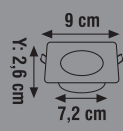

ABS PLASTIC

SLIM

PLASTIC LED SPOT

Item Code	Power (W)	Color (K)	Lumen	Body	Box Qty
KDL108	5W	3000K-4000K-6500K	450	Square	60