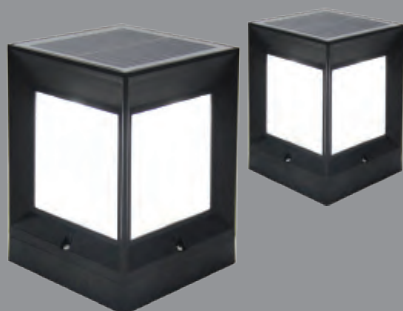

SOLAR LED GARDEN FIXTURES

NEW

Item Code	Power (W)	Body	Description	Box Qty
KBA776	30W	Black	Solar Led Garden Fixture	10
KBA777	30W	Black	Solar Led Garden Wall Fixture	10
KBA778	30W	Black	Solar Led Garden Fixture	10
KBA779	30W	Black	Solar Led Garden Fixture	10