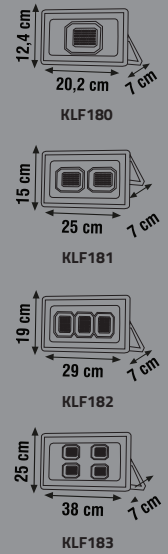

LED FLOOD LIGHT

SMD 2835

IP65

220-240V

Item Code	Power (W)	Color	Lumen	Box Qty
KLF190	10W	○ ● ●	900	50
KLF190	10W	● ●	900	50
KLF191	20W	○ ● ●	1700	20
KLF191	20W	● ●	1700	20
KLF192	30W	○ ● ●	2550	10
KLF192	30W	● ●	2550	10
KLF193	50W	○ ● ●	4000	10
KLF193	50W	● ●	4000	10
KLF195	100W	○ ●	8000	10
KLF195	100W	●	8000	10
KLF196	150W	○ ●	12000	5
KLF196	150W	●	12000	5
KLF197	200W	○ ●	16000	5
KLF197	200W	●	16000	5
KLF198	300W	○ ●	24000	5
KLF198	300W	●	24000	5

LED FLOOD LIGHT

Item Code	Power (W)	Color	Lumen	Box Qty
KLF180	50W	○ ●	4000	5
KLF181	100W	○ ●	8000	5
KLF182	150W	○ ●	12000	5
KLF183	200W	○ ●	16000	5

220-240V

IP65

Driver 0.9PF SMD 2835

ECO LED FLOOD LIGHT

GLOBAL

Item Code	Power (W)	Color	Lumen	Box Qty
GLF292	50W	○ ●	3500	10
GLF293	100W	○ ●	7000	10
GLF295	200W	○ ●	14000	10
GLF296	300W	○ ●	21000	5
GLF297	400W	○ ●	24000	5

NEW

220-240V

IP65

SMD 2835