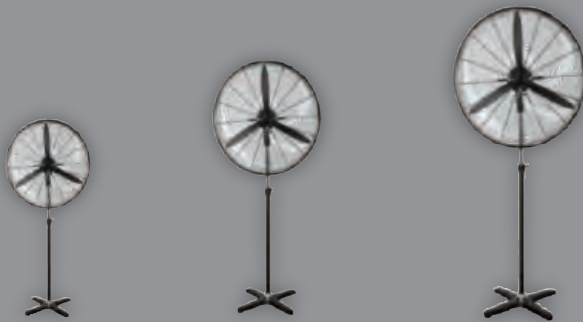

INDUSTRIAL TYPE STANDING FAN

Item Code	Watt	Description	Box Qty
KCF290	130W	20" Industrial Type	1
KCF291	160W	26" Industrial Type	1
KCF292	180W	30" Industrial Type	1

220V-50Hz
3 Speed Mode
Adjustable Height
Protected Engine for Heat

KCF290

KCF291

KCF292