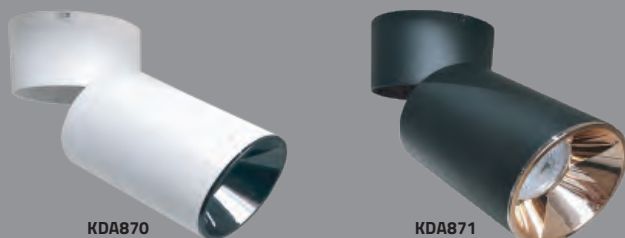

DECORATIVE RAIL SPOTS

Item Code	Color	Box Qty	Base
KDA870	White-Chrome	50	GU10
KDA871	Black-Rose	50	GU10