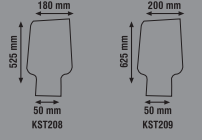

Lens
Isolated Driver

⚡
85-265V

IP65

LED STREET LIGHTS

Item Code	Power (W)	Color (K)	Lumen	Box Qty
KST206	30W	6500K	3000	1
KST207	50W	6500K	5000	1
KST208	100W	6500K	9000	1
KST209	150W	6500K	13500	1

IC Driver 0.9 PF

⚡
110-265V

IP20

LED HIGH BAY FIXTURES

Item Code	Power (W)	Color (K)	Lumen	Box Qty
KST510	100W	6500K	9000	1
KST511	150W	6500K	13000	1
KST512	200W	6500K	18000	1

LED HIGH BAY FIXTURES

⚡
170-260V

Item Code	Power (W)	Color (K)	Lumen	Base	Box Qty
KES141	50W	6500K	10000	E27	5
KES142	70W	6500K	15000	E27	5
KES143	100W	6500K	20000	E27	5