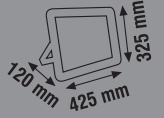

220-240V

IP65

SMD 2835

LED FLOOD LIGHT

Item Code	Power (W)	Color	Lumen	Box Qty
KLF176 Plus	150W	○ ●	12000	1
KLF176 Plus	150W	●	12000	1