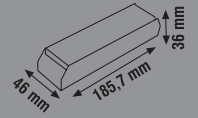

IP20 DC 12V/50-60Hz
Over Voltage Protection

120W / 10,1A LED DRIVER

Item Code	Power (W)	Description	Box Qty
KLD120B	120W	10,1A Led Driver	40

180-260V

SLIM TYPE