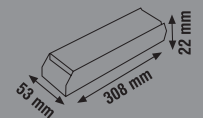

180-260V **ULTRA SLIM** IP20 DC 12V/50-60Hz

KLD005

ECO ULTRA SLIM LED DRIVERS

Item Code	Power (W)	Amper	Description	Box Qty
KLD001	60W	5A	Led Driver	60
KLD002	100W	8,5A	Led Driver	40
KLD004	150W	12,5A	Led Driver	40
KLD005	200W	16,5A	Led Driver	40
NEW KLD011	250W	21A	Led Driver	40
KLD006	300W	25A	Led Driver	40
KLD007	400W	33A	Led Driver	40

24V IP20 LED DRIVERS

Item Code	Power (W)	Description	Box Qty
KLD008	120W	5A Led Driver	30
KLD009	240W	10A Led Driver	30
KLD010	360W	15A Led Driver	30

180-260V **24V** IP20 DC 12V/50-60Hz

ULTRA SLIM DRIVERS

17.5 mm
KLD24 : 135 mm
KLD35 : 175 mm
KLD60 : 255 mm

Item Code	Power (W)	Description	Box Qty
KLD24	24W	2A Ultra Slim Driver	100
KLD35	36W	3A Ultra Slim Driver	100
KLD60	60W	5A Ultra Slim Driver	100

220-240V IP20 DC 12V/50-60Hz