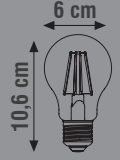

## LED RUSTIC BULB

Item Code	Power (W)	Color (K)	Lumen	Base	Box Qty
KES607	8W	2700K	800	E27	50

GLASS  
IC DRIVER  
YELLOW COVER  
G125

160-260V

LED FILAMENT BULBS

Item Code	Power (W)	Color (K)	Lumen	Base	Box Qty
KES620	4W	2700K-6500K	440	E27	100
KES621	6W	2700K-6500K	540	E27	100