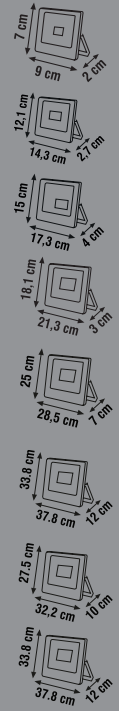

LED FLOOD LIGHT

SMD 2835

IP65

220-240V

Item Code	Power (W)	Color	Lumen	Box Qty
KLF190	10W	○ ● ●	900	50
KLF190	10W	● ●	900	50
KLF191	20W	○ ● ●	1700	20
KLF191	20W	● ●	1700	20
KLF192	30W	○ ● ●	2550	10
KLF192	30W	● ●	2550	10
KLF193	50W	○ ● ●	4000	10
KLF193	50W	● ●	4000	10
KLF195	100W	○ ●	8000	10
KLF195	100W	●	8000	10
KLF196	150W	○ ●	12000	5
KLF196	150W	●	12000	5
KLF197	200W	○ ●	16000	5
KLF197	200W	●	16000	5
KLF198	300W	○ ●	24000	5
KLF198	300W	●	24000	5

LED FLOOD LIGHT

Item Code	Power (W)	Color	Lumen	Box Qty
KLF180	50W	○ ●	4000	5
KLF181	100W	○ ●	8000	5
KLF182	150W	○ ●	12000	5
KLF183	200W	○ ●	16000	5

220-240V

IP65

Driver 0.9PF SMD 2835

ECO LED FLOOD LIGHT

GLOBAL

Item Code	Power (W)	Color	Lumen	Box Qty
GLF292	50W	○ ●	3500	10
GLF293	100W	○ ●	7000	10
GLF295	200W	○ ●	14000	10
GLF296	300W	○ ●	21000	5
GLF297	400W	○ ●	24000	5

NEW

220-240V

IP65

SMD 2835