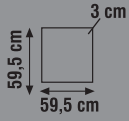

175-265V

60x60
DOWNLIGHT
LED PANEL

SLIM BACKLIGHT PANELS

Item Code	Power (W)	Lumen	Description	Box Qty
KDL4140-ENEC40W	40W	4000	60x60 6500K WITH EAGLERISE DRIVER	10
KDL4140-K240W	40W	4000	60x60 6500K WITH K2 DRIVER	10
KDL4140-PHL40W	40W	4000	60x60 6500K WITH PHILIPS DRIVER	10
KDL4140-ENEC40W	40W	4000	60x60 3000K EAGLERISE DRIVER	10
KDL4140-K240W	40W	4000	60x60 3000K WITH K2 DRIVER	10
KDL4140-PHL40W	40W	4000	60x60 3000K WITH PHILIPS DRIVER	10
KDL4140-ENEC40W	40W	4000	60x60 4000K WITH EAGLERISE DRIVER	10
KDL4140-K240W	40W	4000	60x60 4000K WITH K2 DRIVER	10
KDL4140-PHL40W	40W	4000	60x60 4000K WITH PHILIPS DRIVER	10

175-265V

30x30
DOWNLIGHT
LED PANEL

30x60
DOWNLIGHT
LED PANEL

SLIM BACKLIGHT PANELS

Item Code	Power (W)	Lumen	Description	Box Qty
KDL4140-ENEC25W	25W	2500	30x30 6500K WITH EAGLERISE DRIVER	10
KDL4140-PHL25W	25W	2500	30x30 6500K WITH PHILIPS DRIVER	10
KDL4140-ENEC25W	25W	2500	30x30 3000K WITH EAGLERISE DRIVER	10
KDL4140-PHL25W	25W	2500	30x30 3000K WITH PHILIPS DRIVER	10
KDL4140-ENEC25W	25W	2500	30x30 4000K WITH EAGLERISE DRIVER	10
KDL4140-PHL25W	25W	2500	30x30 4000K WITH PHILIPS DRIVER	10
KDL4140-ENEC30W	30W	3000	30x60 6500K WITH EAGLERISE DRIVER	10
KDL4140-PHL30W	30W	3000	30x60 6500K WITH PHILIPS DRIVER	10
KDL4140-ENEC30W	30W	3000	30x60 3000K WITH EAGLERISE DRIVER	10
KDL4140-PHL30W	30W	3000	30x60 3000K WITH PHILIPS DRIVER	10
KDL4140-ENEC30W	30W	3000	30x60 4000K WITH EAGLERISE DRIVER	10
KDL4140-PHL30W	30W	3000	30x60 4000K WITH PHILIPS DRIVER	10