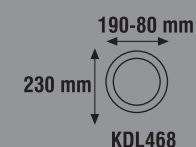

IRON BODY / PLASTIC COVER  
SMD 2835 Led Chip

160-260V

FRAMELESS

ADJUSTABLE

SLIM LED FRAMELESS PANELS

Item Code	Power (W)	Color (K)	Lumen	Box Qty
KDL465	9W	3000K-4000K-6500K	900	20
KDL466	18W	3000K-4000K-6500K	1800	20
KDL467	24W	3000K-4000K-6500K	2400	20
KDL468	36W	3000K-4000K-6500K	3600	20