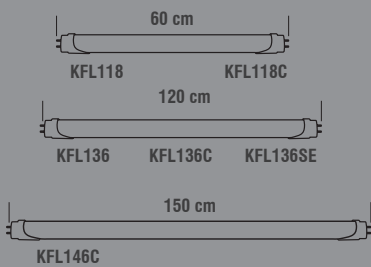

LED TUBE & LED TUBE WITH RADAR SENSOR

RADAR SENSOR

NEW

Item Code	Power (W)	Color (K)	Lumen	Cover	Box Qty
KFL118	10W	3000K-4000K-6500K	900	PC Plastic	50
KFL136	20W	3000K-4000K-6500K	1800	PC Plastic	50
KFL136SE	20W	3000K-6500K	1800	PC Plastic	50
KFL118C	10W	3000K-4000K-6500K	900	Glass	50
KFL136C	20W	3000K-4000K-6500K	1800	Glass	50
KFL146C	24W	3000K-4000K-6500K	2500	Glass	50

Double End Function Supply / Ballast Function

170-240V