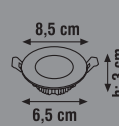

ABS PLASTIC

**SLIM**

**PLASTIC LED SPOT**

Item Code	Power (W)	Color (K)	Lumen	Body	Box Qty
KDL106	5W	3000K-4000K-6500K	450	Square	40

ABS PLASTIC

**SLIM**

**PLASTIC LED SPOT**

Item Code	Power (W)	Color (K)	Lumen	Body	Box Qty
KDL108	5W	3000K-4000K-6500K	450	Square	60