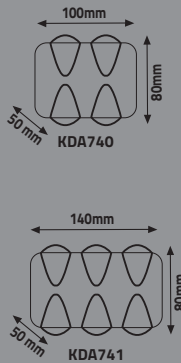

LED WALL FIXTURES

Item Code	Power (W)	Color (K)	Lumen	Body Material	Box Qty
KDA730	2x4W	3000K-6500K	480	ABS	50
KDA710	2x6W	3000K-6500K	720	ABS	50
KDA731	2x8W	3000K-6500K	960	ABS	50

NEW

165-265V

IP54

LED WALL FIXTURES

Item Code	Power (W)	Color (K)	Lumen	Body Color	Box Qty
KDA740	4W	3000K	360	Black -Gold	50
KDA741	6W	3000K	540	Black-Gold	50

NEW

165-265V

IP54

SMD2835 / ABS

LED WALL FIXTURES

Item Code	Power (W)	Color (K)	Lumen	Body Material	Box Qty
KDA735	5W	3000K	450	ABS	50
KDA713	12W	3000K	1080	ABS	40
KDA736	5W	3000K	450	ABS	50
KDA714	12W	3000K	1080	ABS	40

NEW

NEW

165-265V

IP54

LED WALL FIXTURES

Item Code	Power (W)	Color (K)	Lumen	Body Material	Box Qty
KDA733	10W	3000K	900	ABS	40
KDA734	10W	3000K	900	ABS	40

NEW

165-265V

IP54