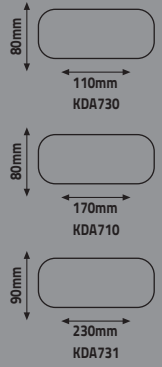

LED WALL FIXTURES

Item Code	Power (W)	Color (K)	Lumen	Body Material	Box Qty
KDA730	2x4W	3000K-6500K	480	ABS	50
KDA710	2x6W	3000K-6500K	720	ABS	50
KDA731	2x8W	3000K-6500K	960	ABS	50